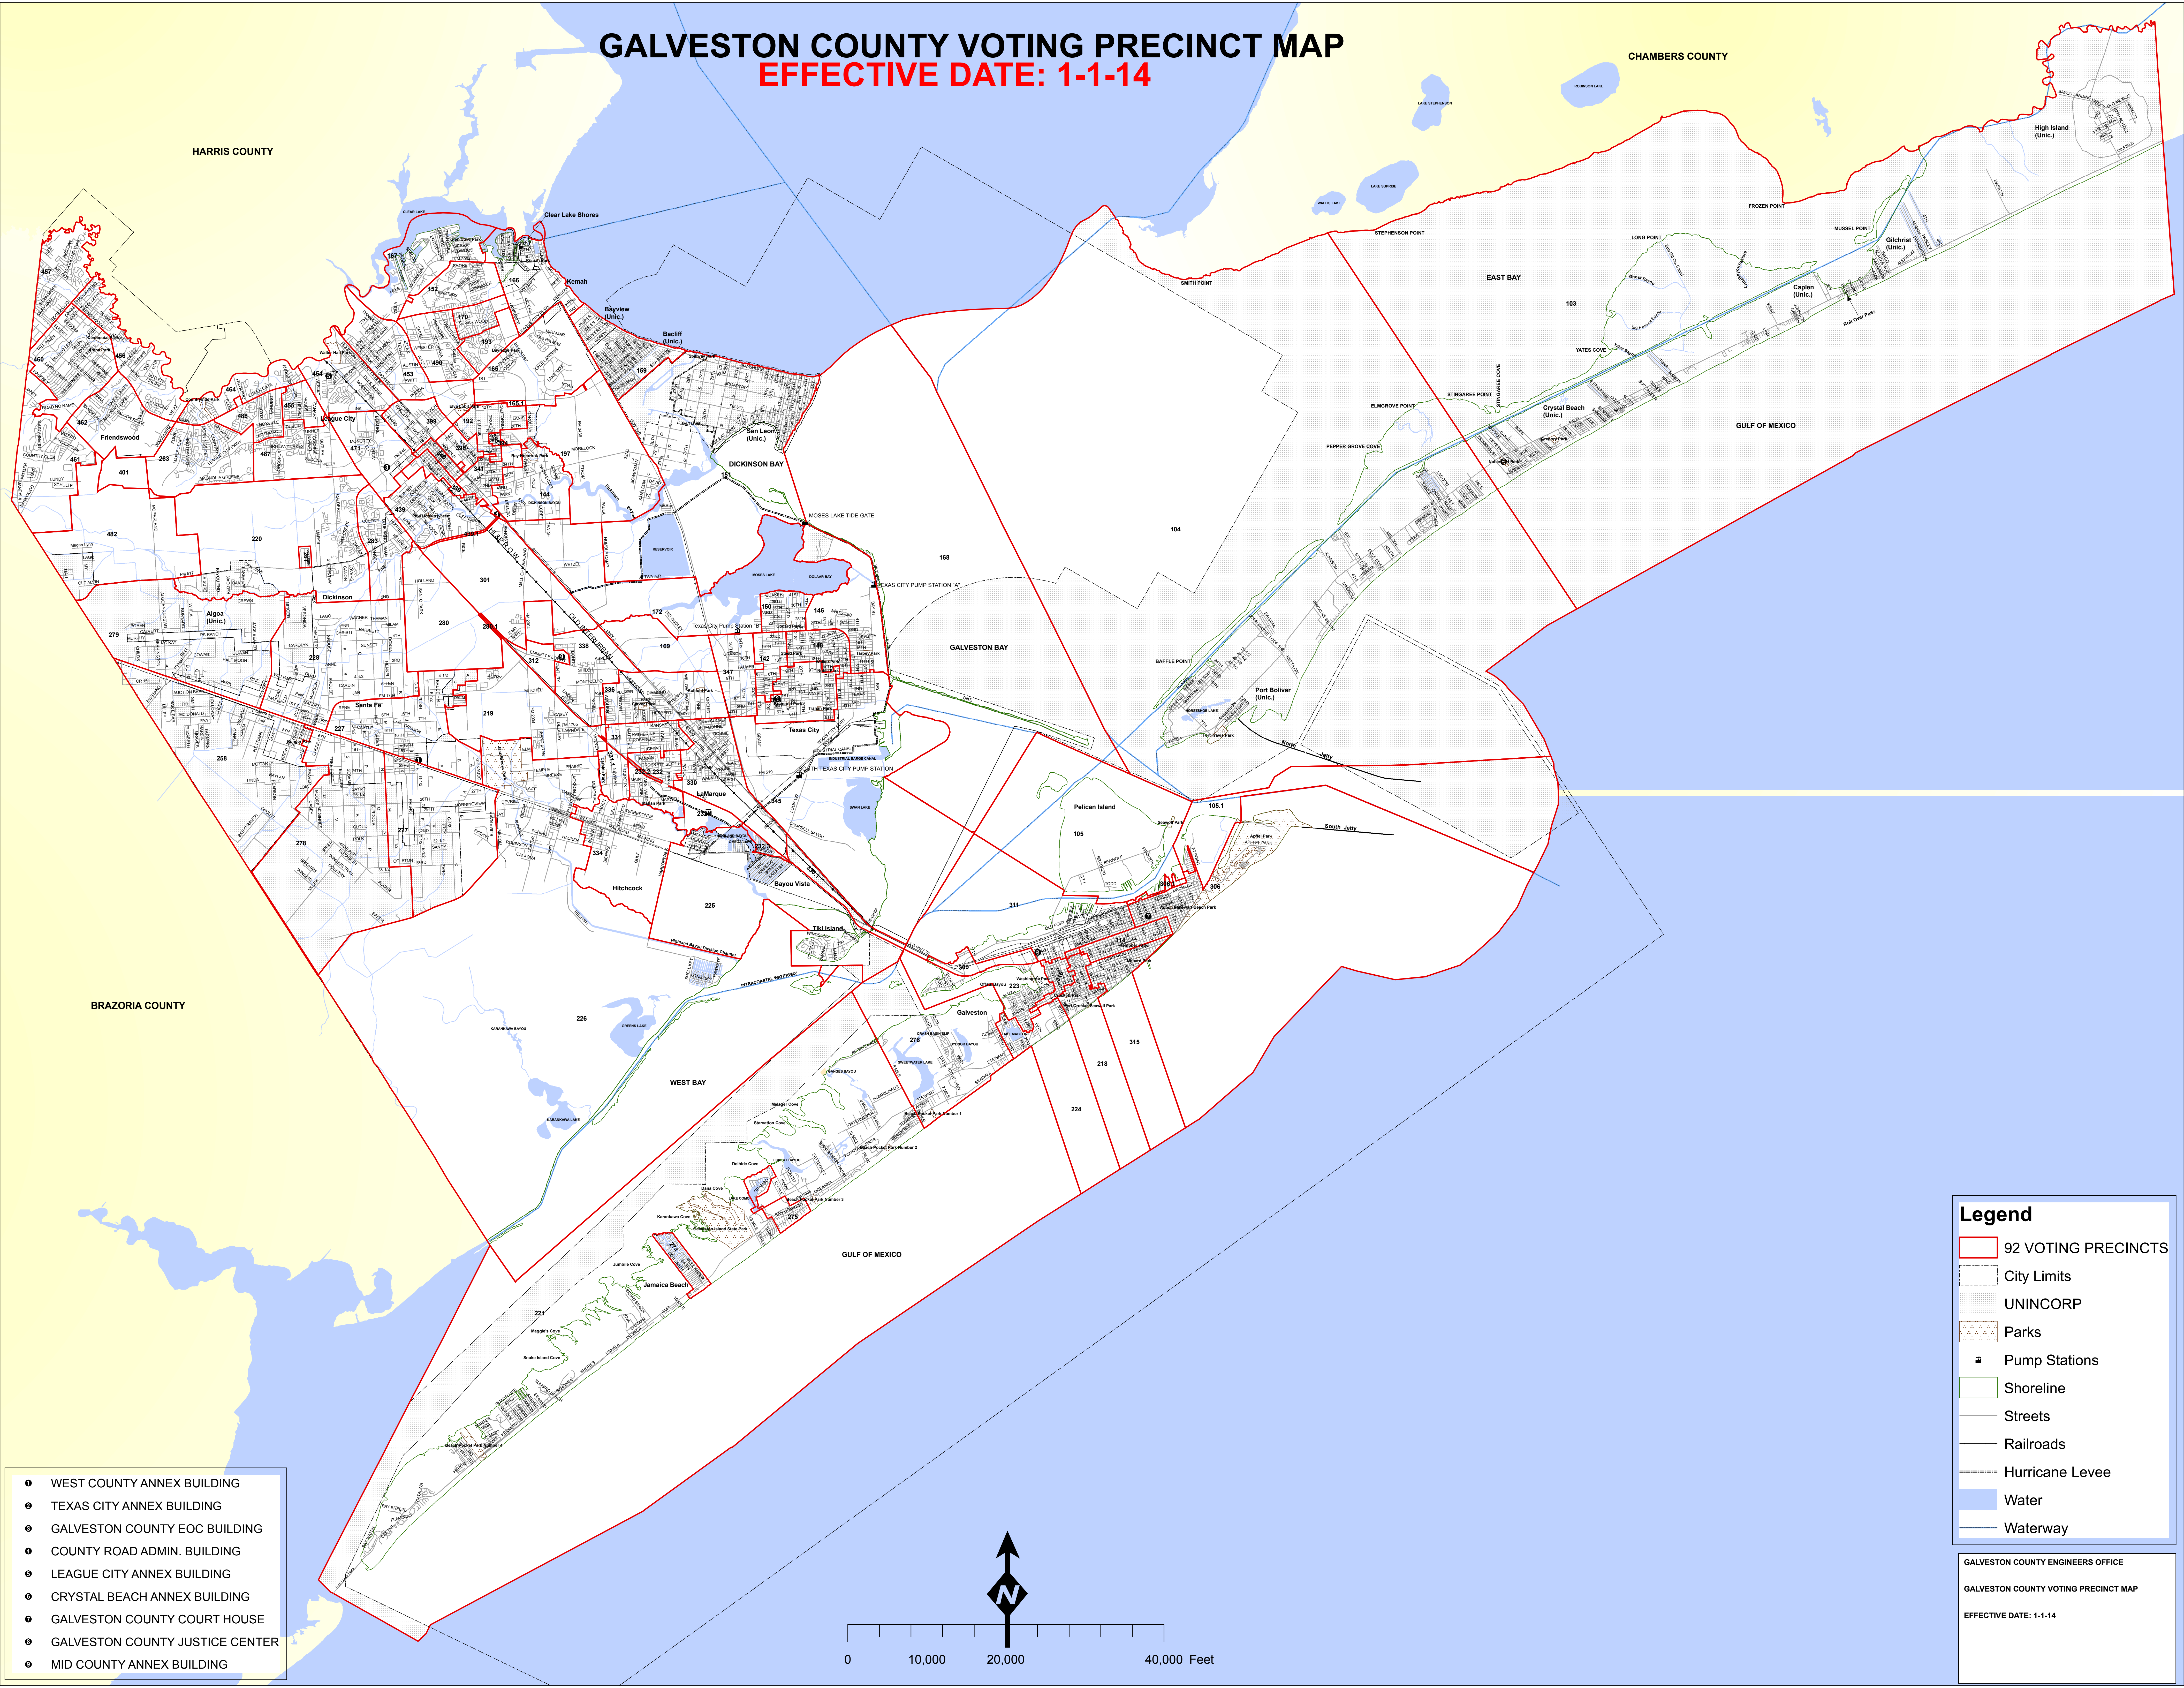

# GALVESTON COUNTY VOTING PRECINCT MAP

## EFFECTIVE DATE: 1-1-14

**Legend**

- 92 VOTING PRECINCTS
- City Limits
- UNINCORP
- Parks
- Pump Stations
- Shoreline
- Streets
- Railroads
- Hurricane Levee
- Water
- Waterway

- WEST COUNTY ANNEX BUILDING
- TEXAS CITY ANNEX BUILDING
- GALVESTON COUNTY EOC BUILDING
- COUNTY ROAD ADMIN. BUILDING
- LEAGUE CITY ANNEX BUILDING
- CRYSTAL BEACH ANNEX BUILDING
- GALVESTON COUNTY COURT HOUSE
- GALVESTON COUNTY JUSTICE CENTER
- MID COUNTY ANNEX BUILDING