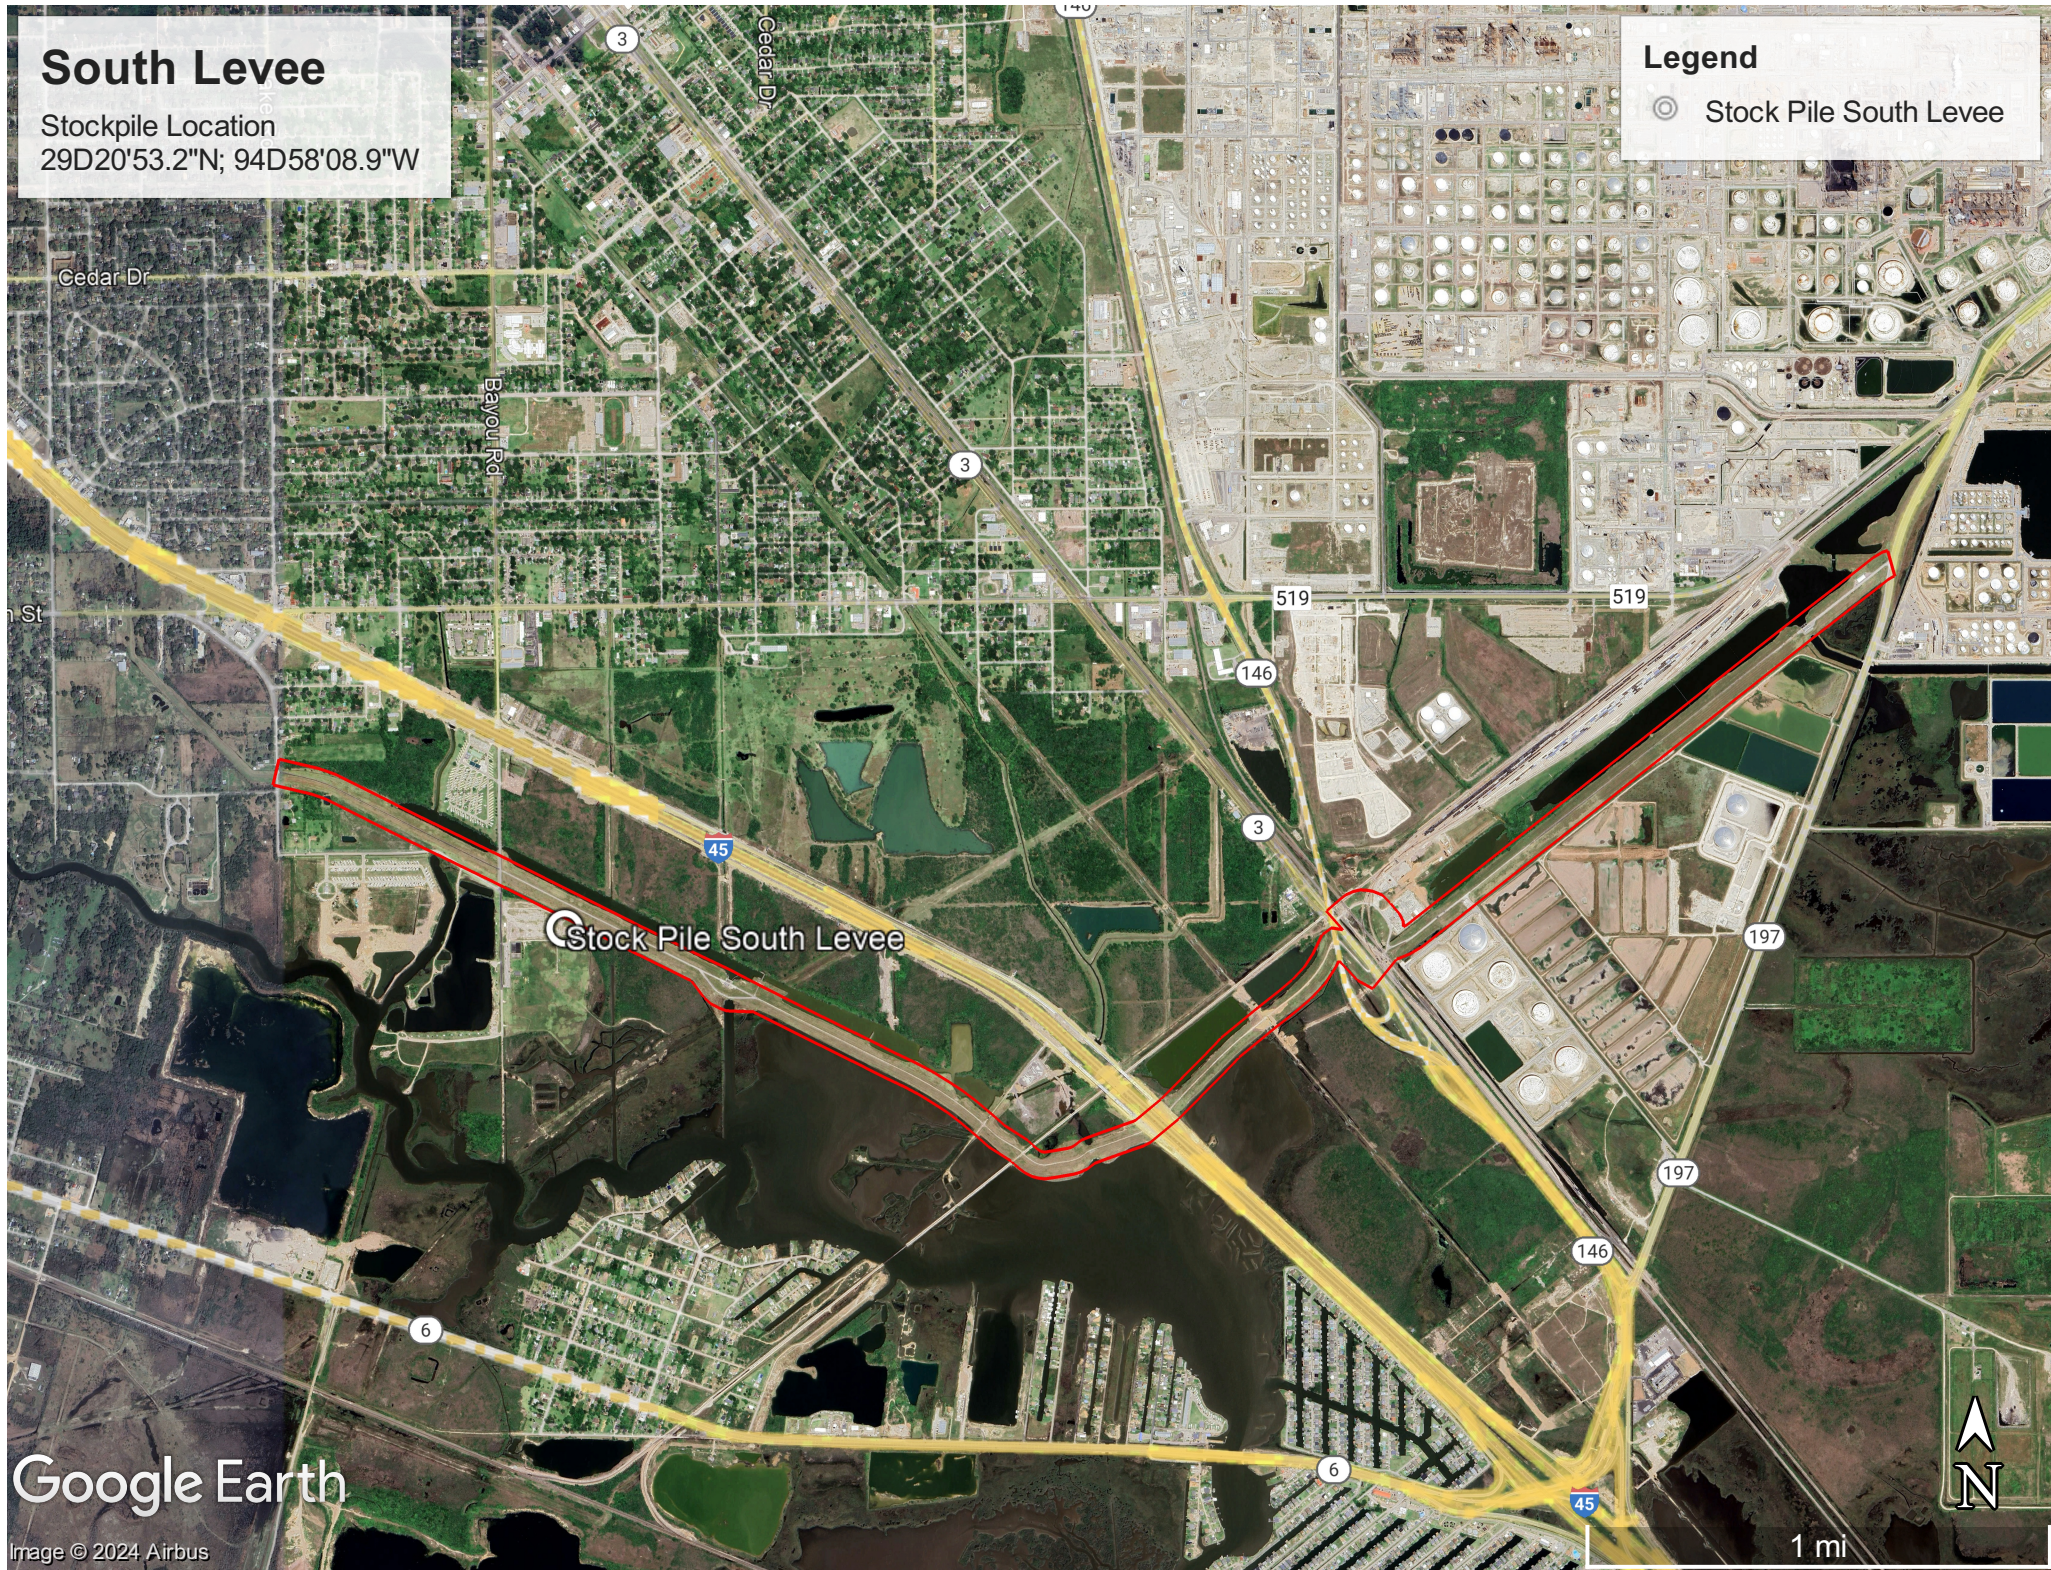

South Levee

Stockpile Location
29D20'53.2"N; 94D58'08.9"W

Legend

⊙ Stock Pile South Levee

Google Earth

Image © 2024 Airbus

1 mi