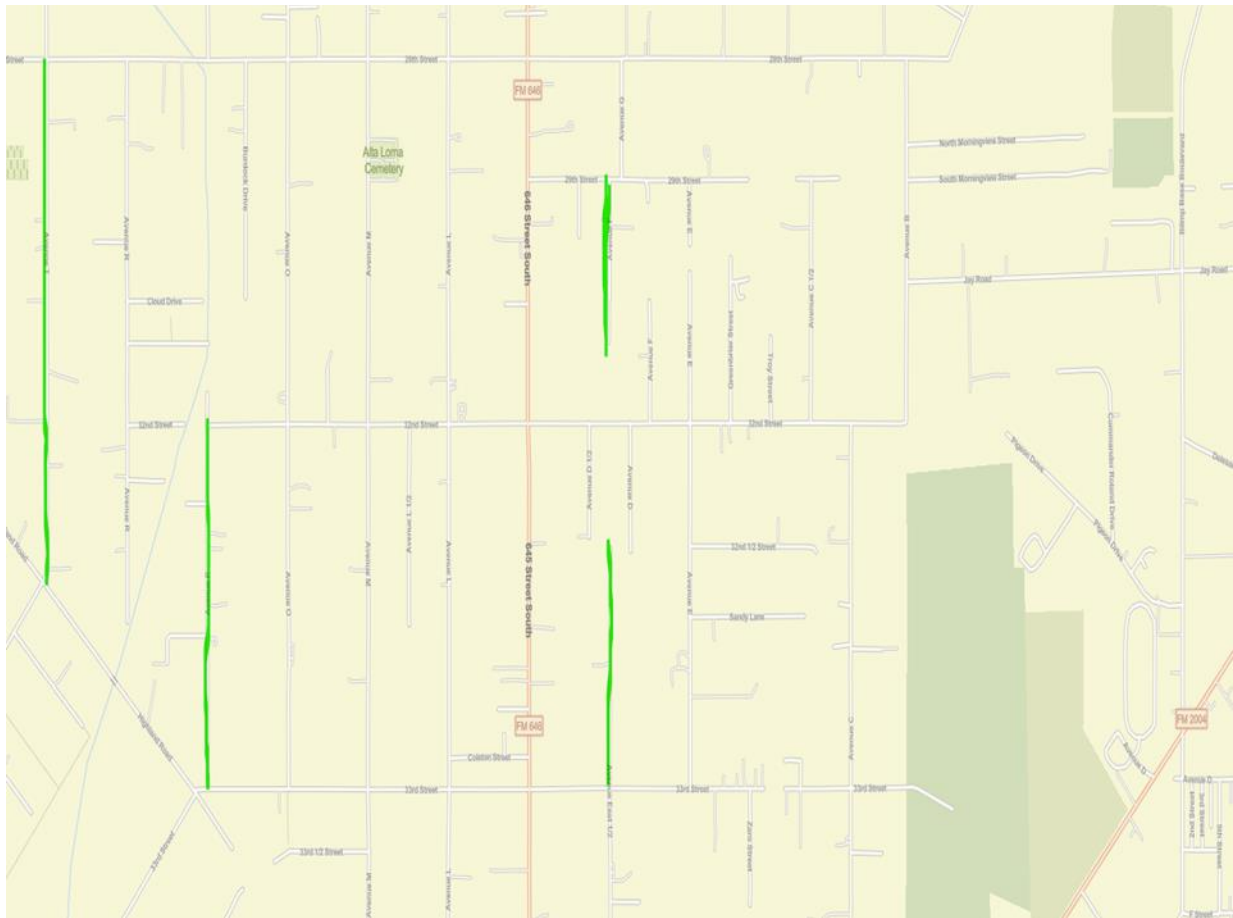

SPECIAL PROVISIONS
REQUEST FOR PROPOSAL
MISCELLANEOUS ASPHALT PAVING
GALVESTON COUNTY, TEXAS

O. GALVESTON COUNTY ROADS GROUPED BY AREA

Local Map

SPECIAL PROVISIONS

REQUEST FOR PROPOSAL
MISCELLANEOUS ASPHALT PAVING
GALVESTON COUNTY, TEXAS

Local Map

SPECIAL PROVISIONS
REQUEST FOR PROPOSAL
MISCELLANEOUS ASPHALT PAVING
GALVESTON COUNTY, TEXAS

Local Map

SPECIAL PROVISIONS

**REQUEST FOR PROPOSAL
MISCELLANEOUS ASPHALT PAVING
GALVESTON COUNTY, TEXAS**

Local Map

SPECIAL PROVISIONS
REQUEST FOR PROPOSAL
MISCELLANEOUS ASPHALT PAVING
GALVESTON COUNTY, TEXAS

Local Map

SPECIAL PROVISIONS
REQUEST FOR PROPOSAL
MISCELLANEOUS ASPHALT PAVING
GALVESTON COUNTY, TEXAS