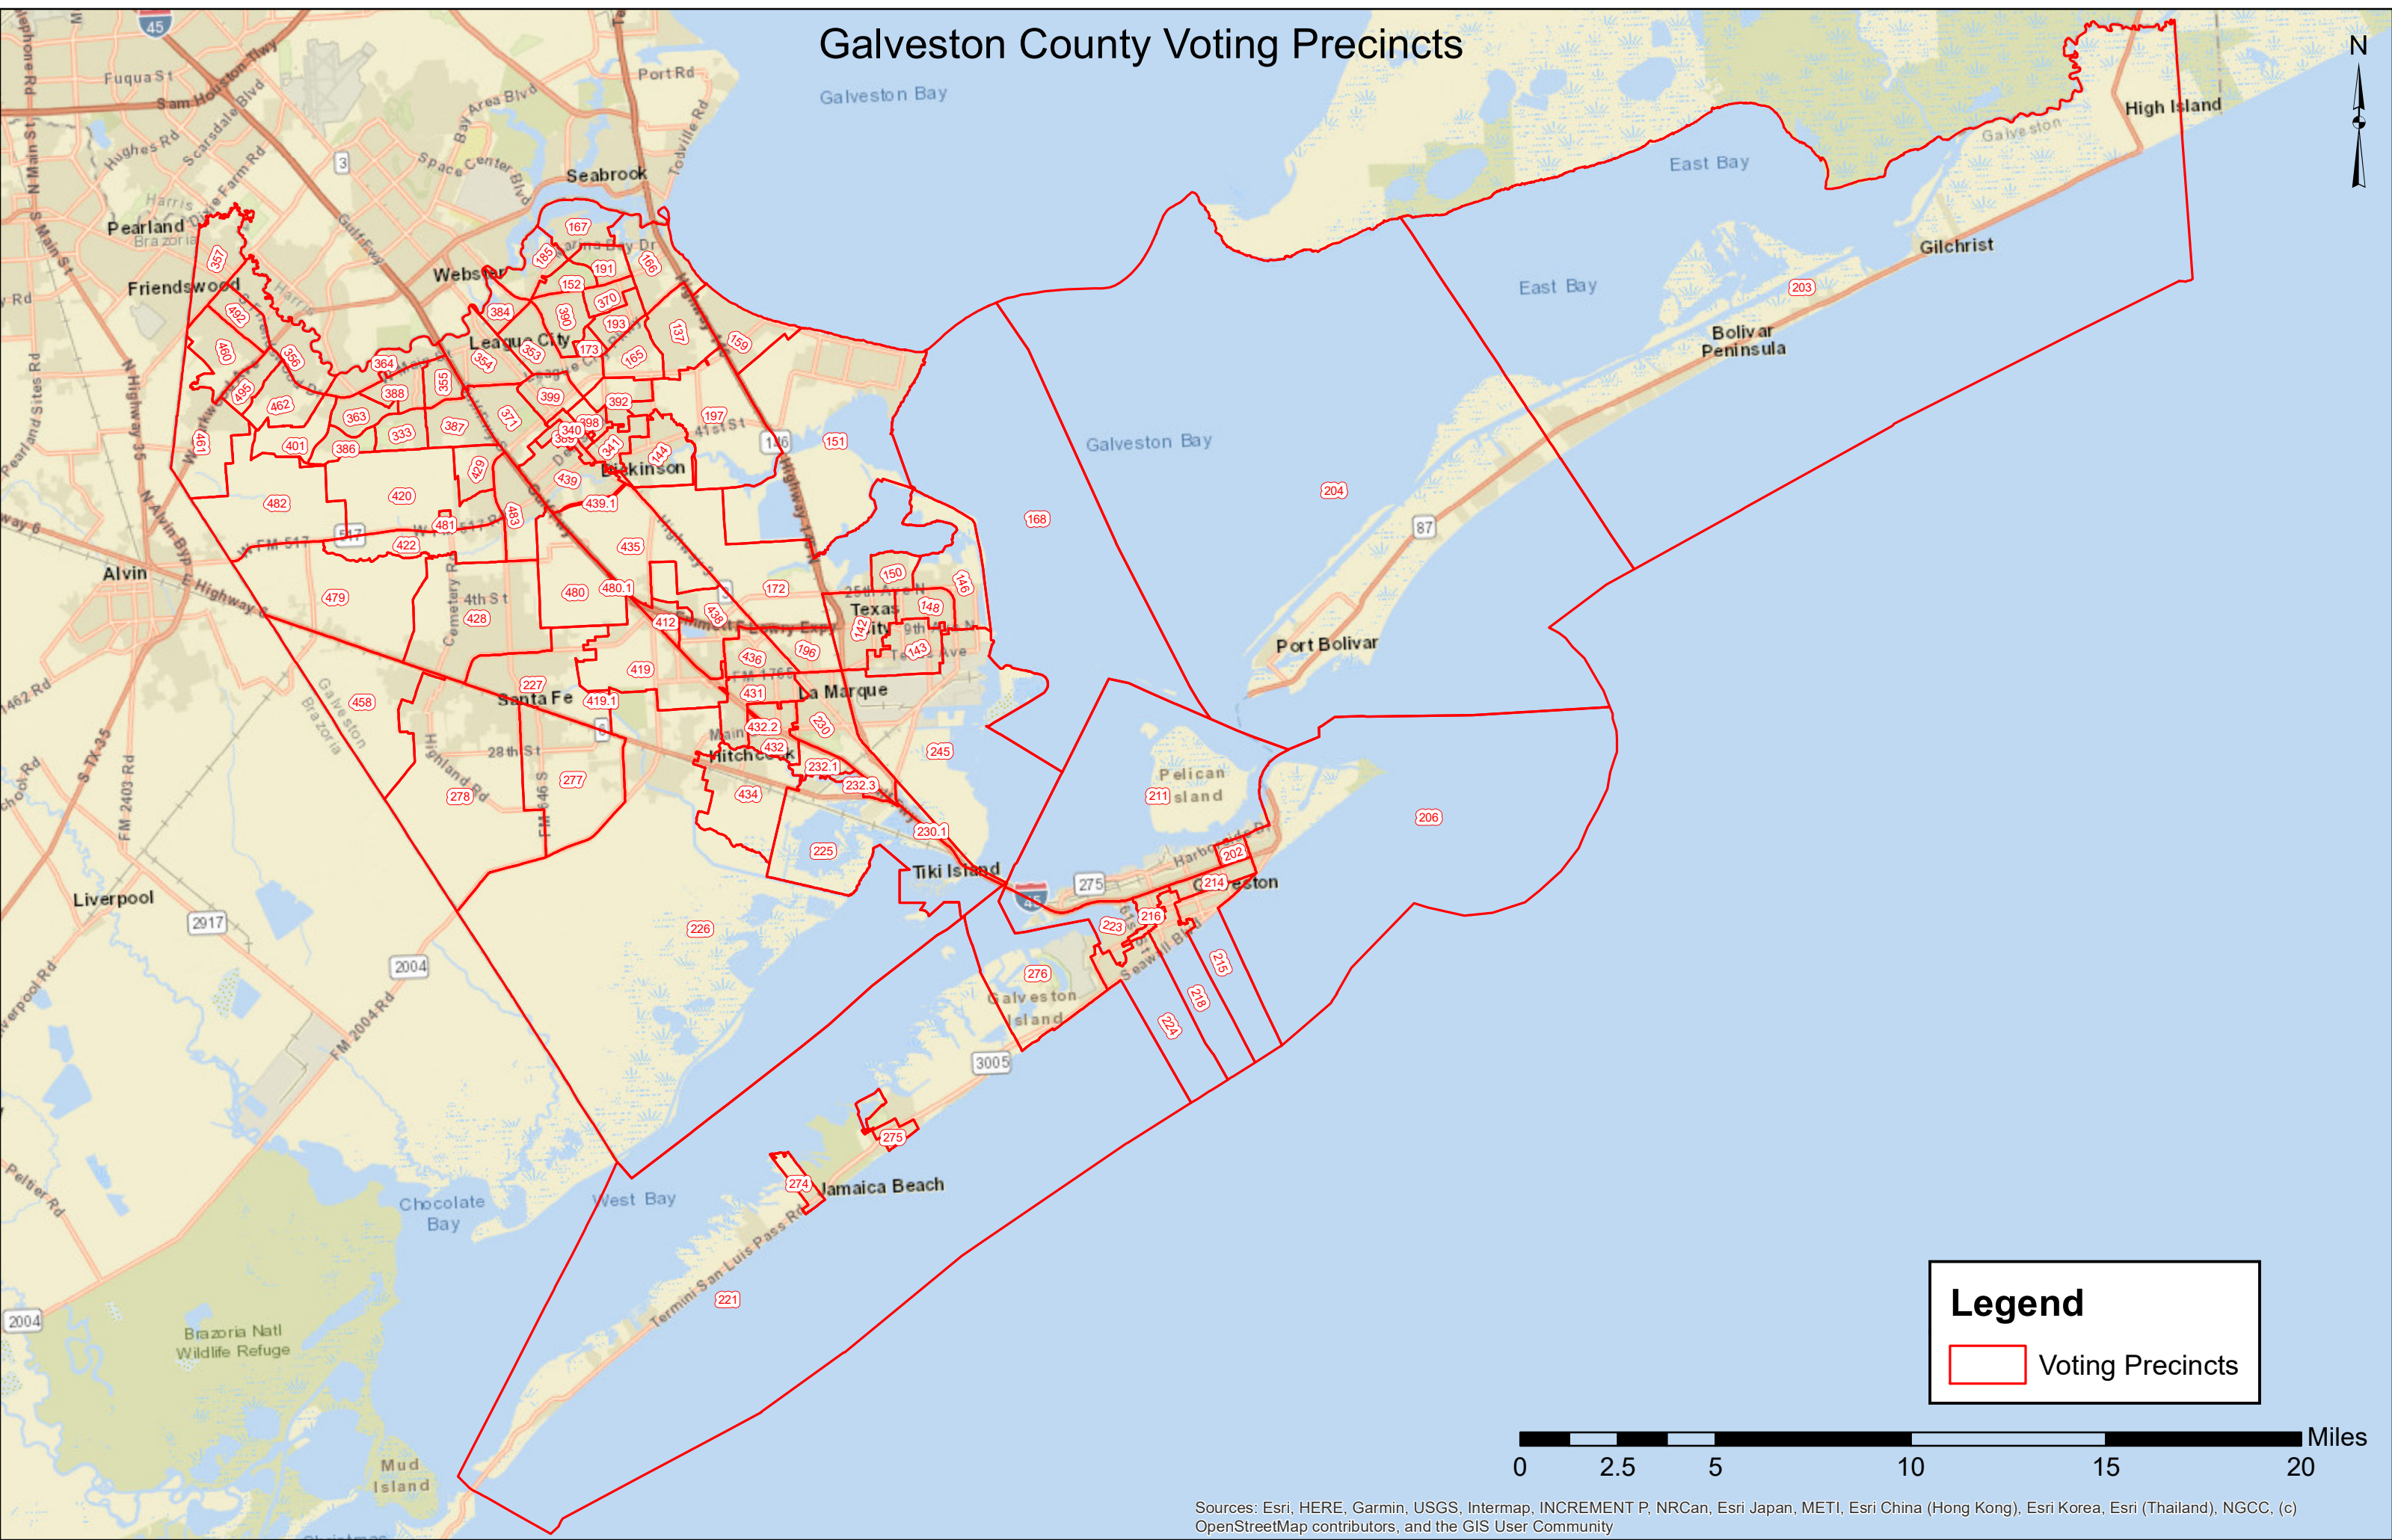

# Galveston County Voting Precincts

**Legend**

Voting Precincts

Sources: Esri, HERE, Garmin, USGS, Intermap, INCREMENT P, NRCan, Esri Japan, METI, Esri China (Hong Kong), Esri Korea, Esri (Thailand), NGCC, (c) OpenStreetMap contributors, and the GIS User Community