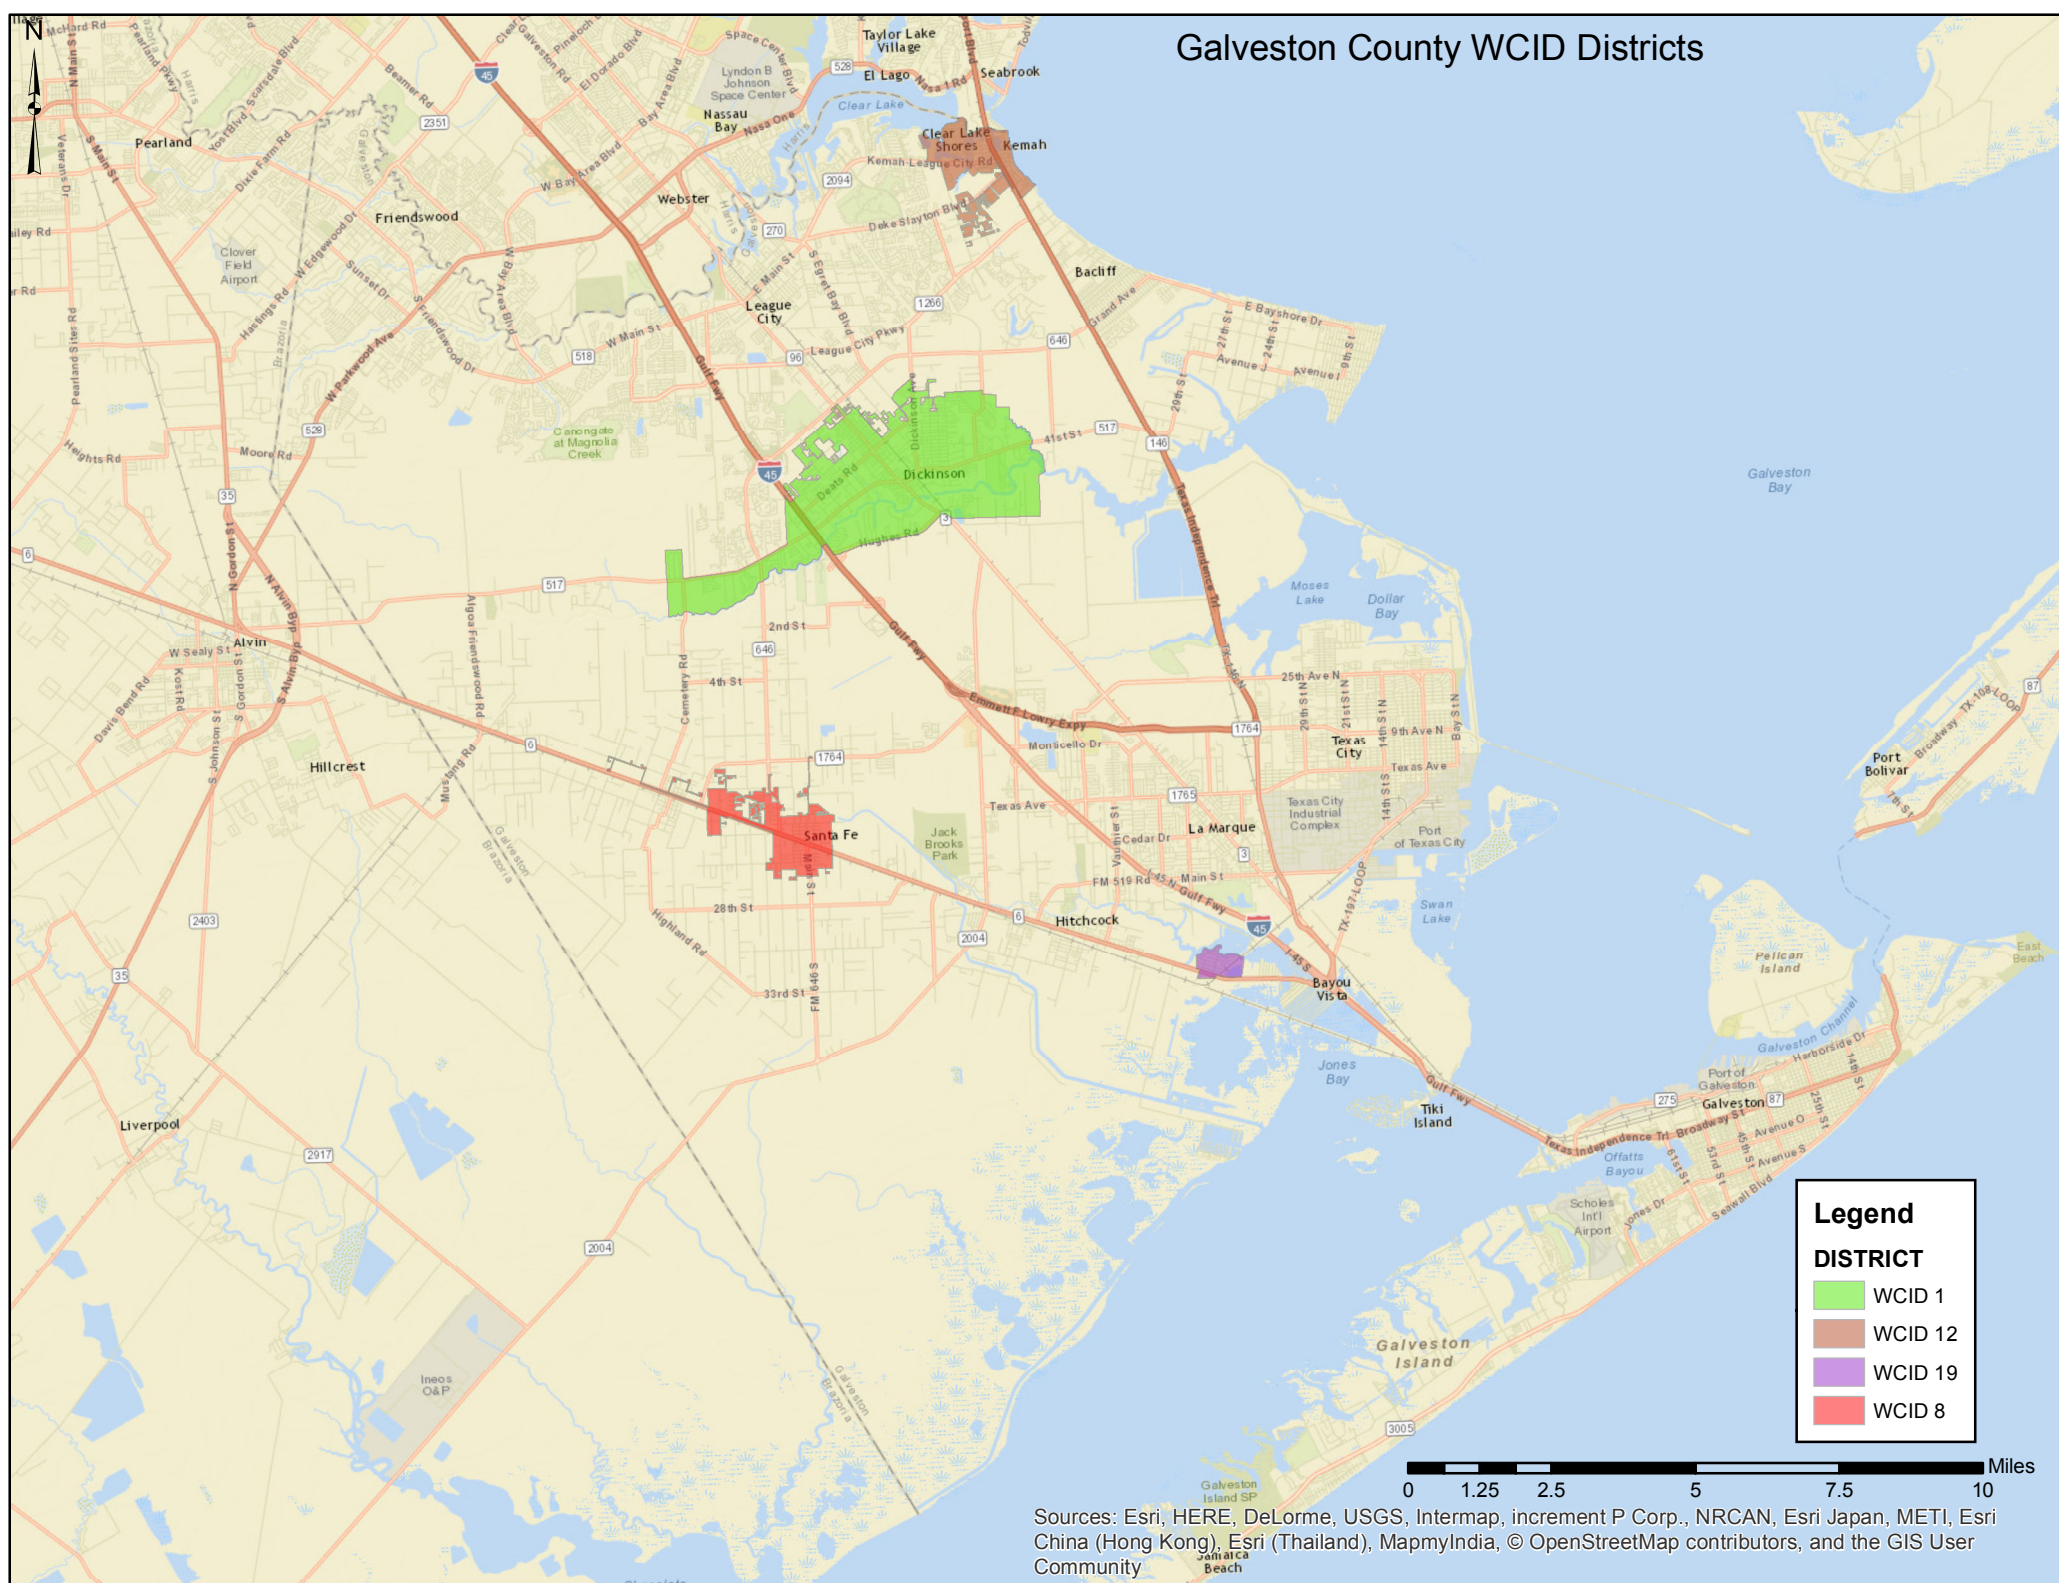

Galveston County WCID Districts

Legend

DISTRICT

- WCID 1
- WCID 12
- WCID 19
- WCID 8

Sources: Esri, HERE, DeLorme, USGS, Intermap, increment P Corp., NRCAN, Esri Japan, METI, Esri China (Hong Kong), Esri (Thailand), MapmyIndia, © OpenStreetMap contributors, and the GIS User Community