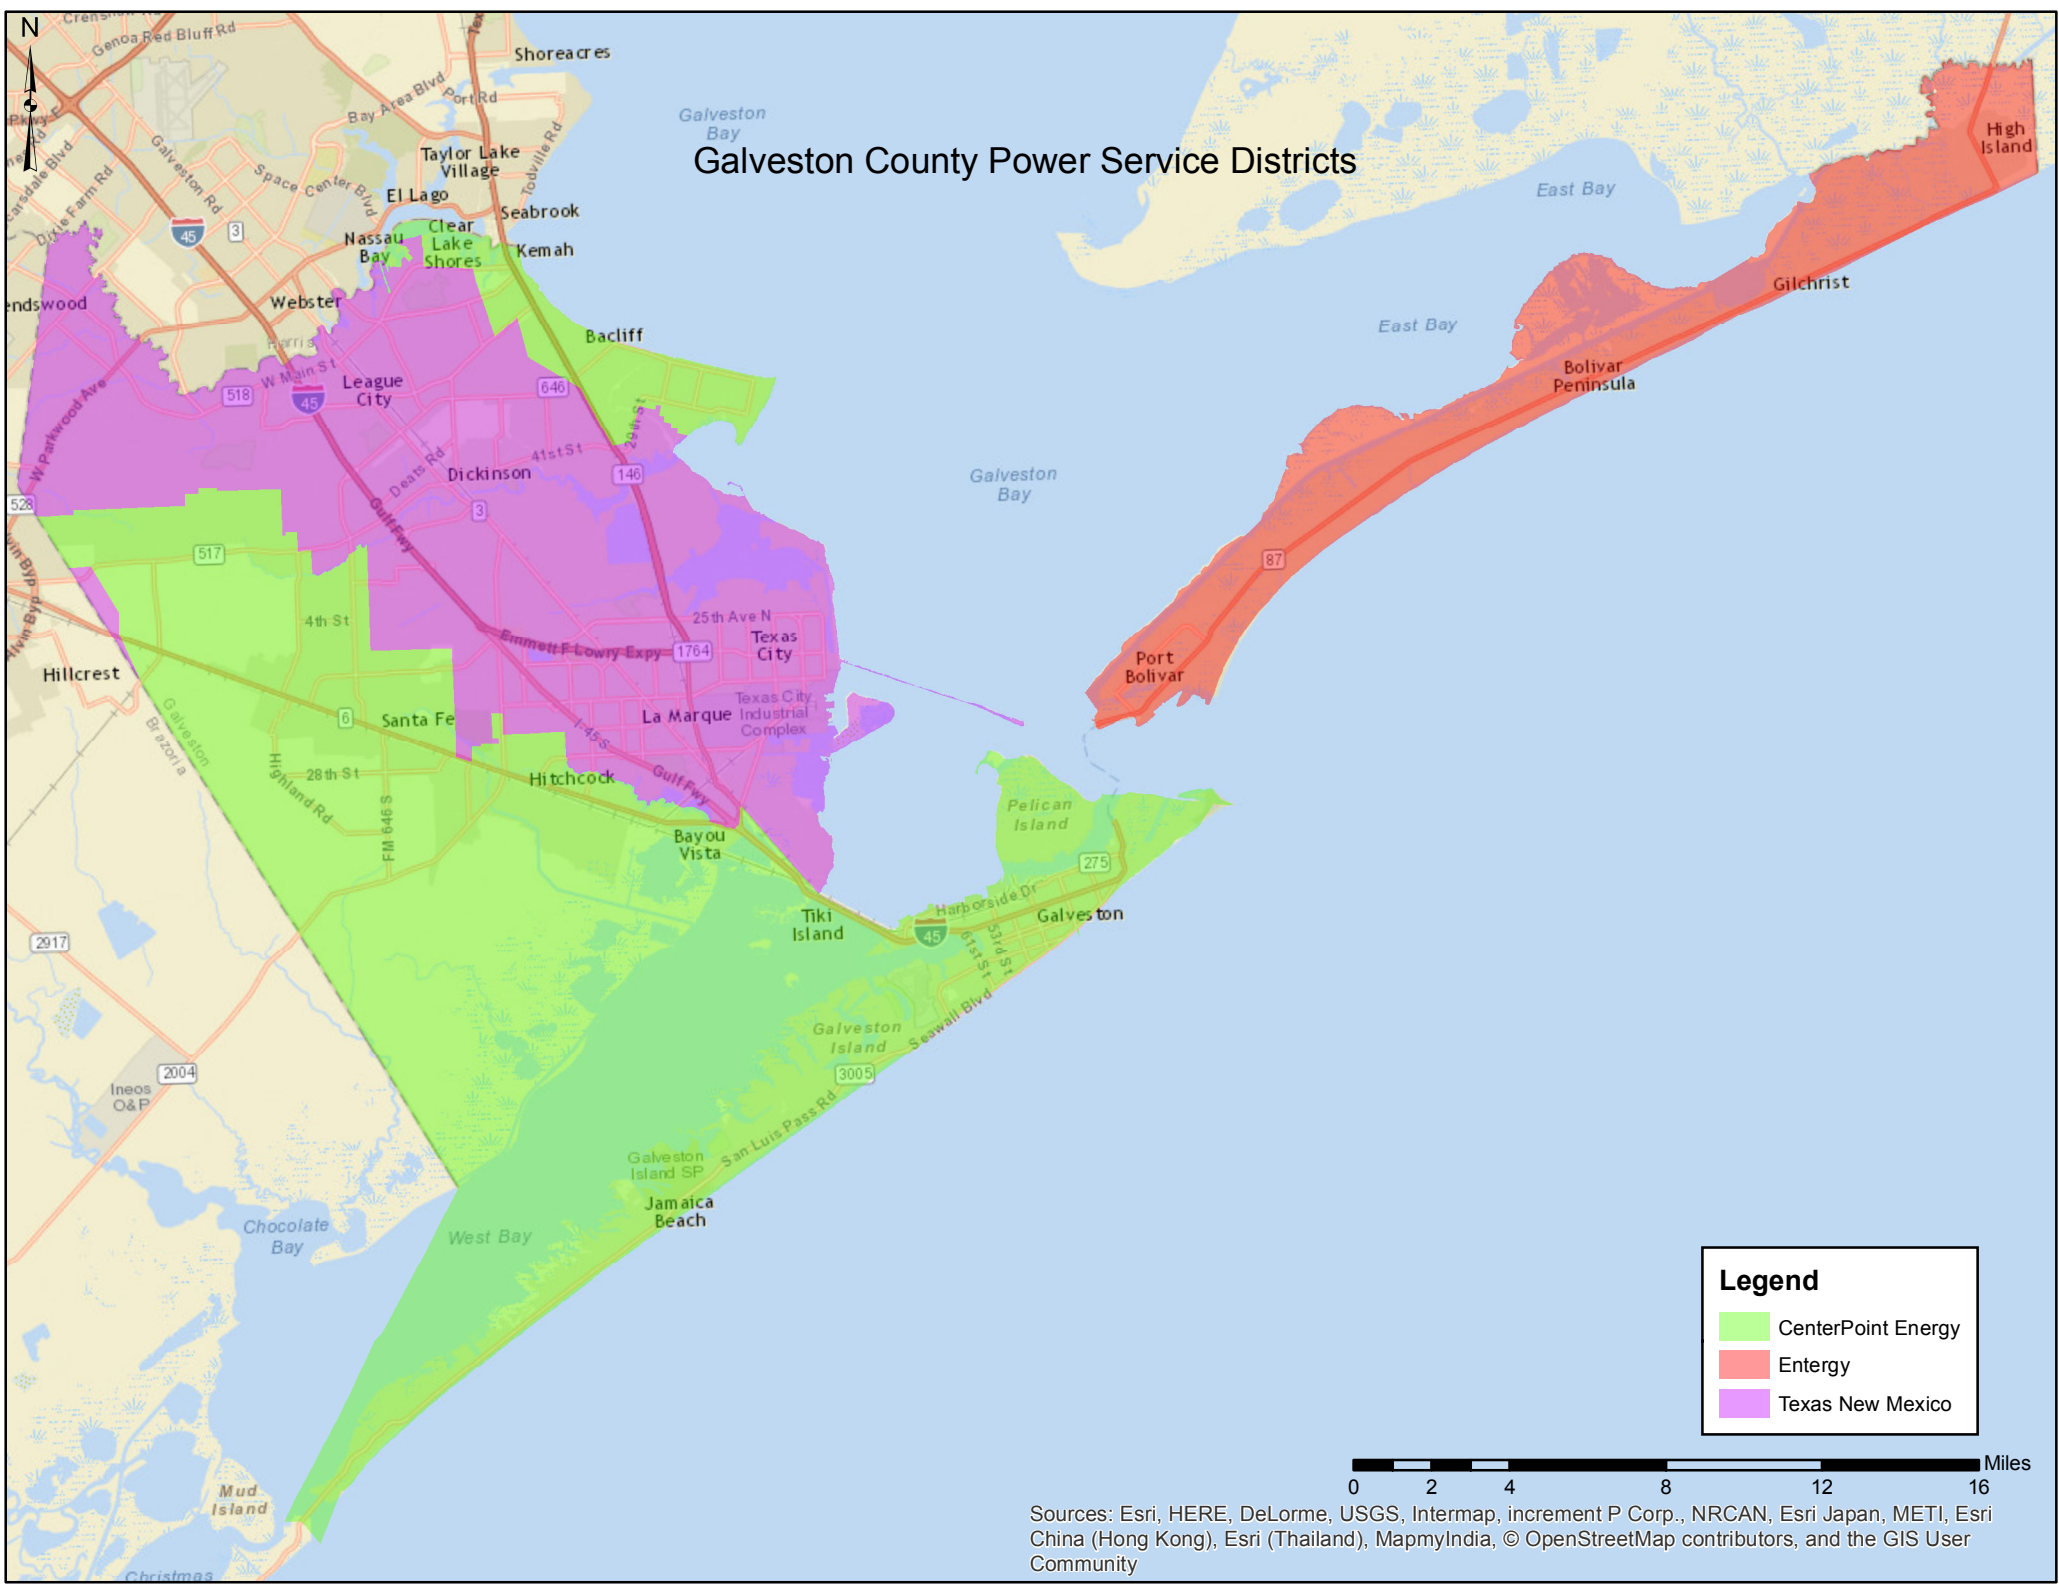

Galveston County Power Service Districts

Sources: Esri, HERE, DeLorme, USGS, Intermap, increment P Corp., NRCAN, Esri Japan, METI, Esri China (Hong Kong), Esri (Thailand), MapmyIndia, © OpenStreetMap contributors, and the GIS User Community