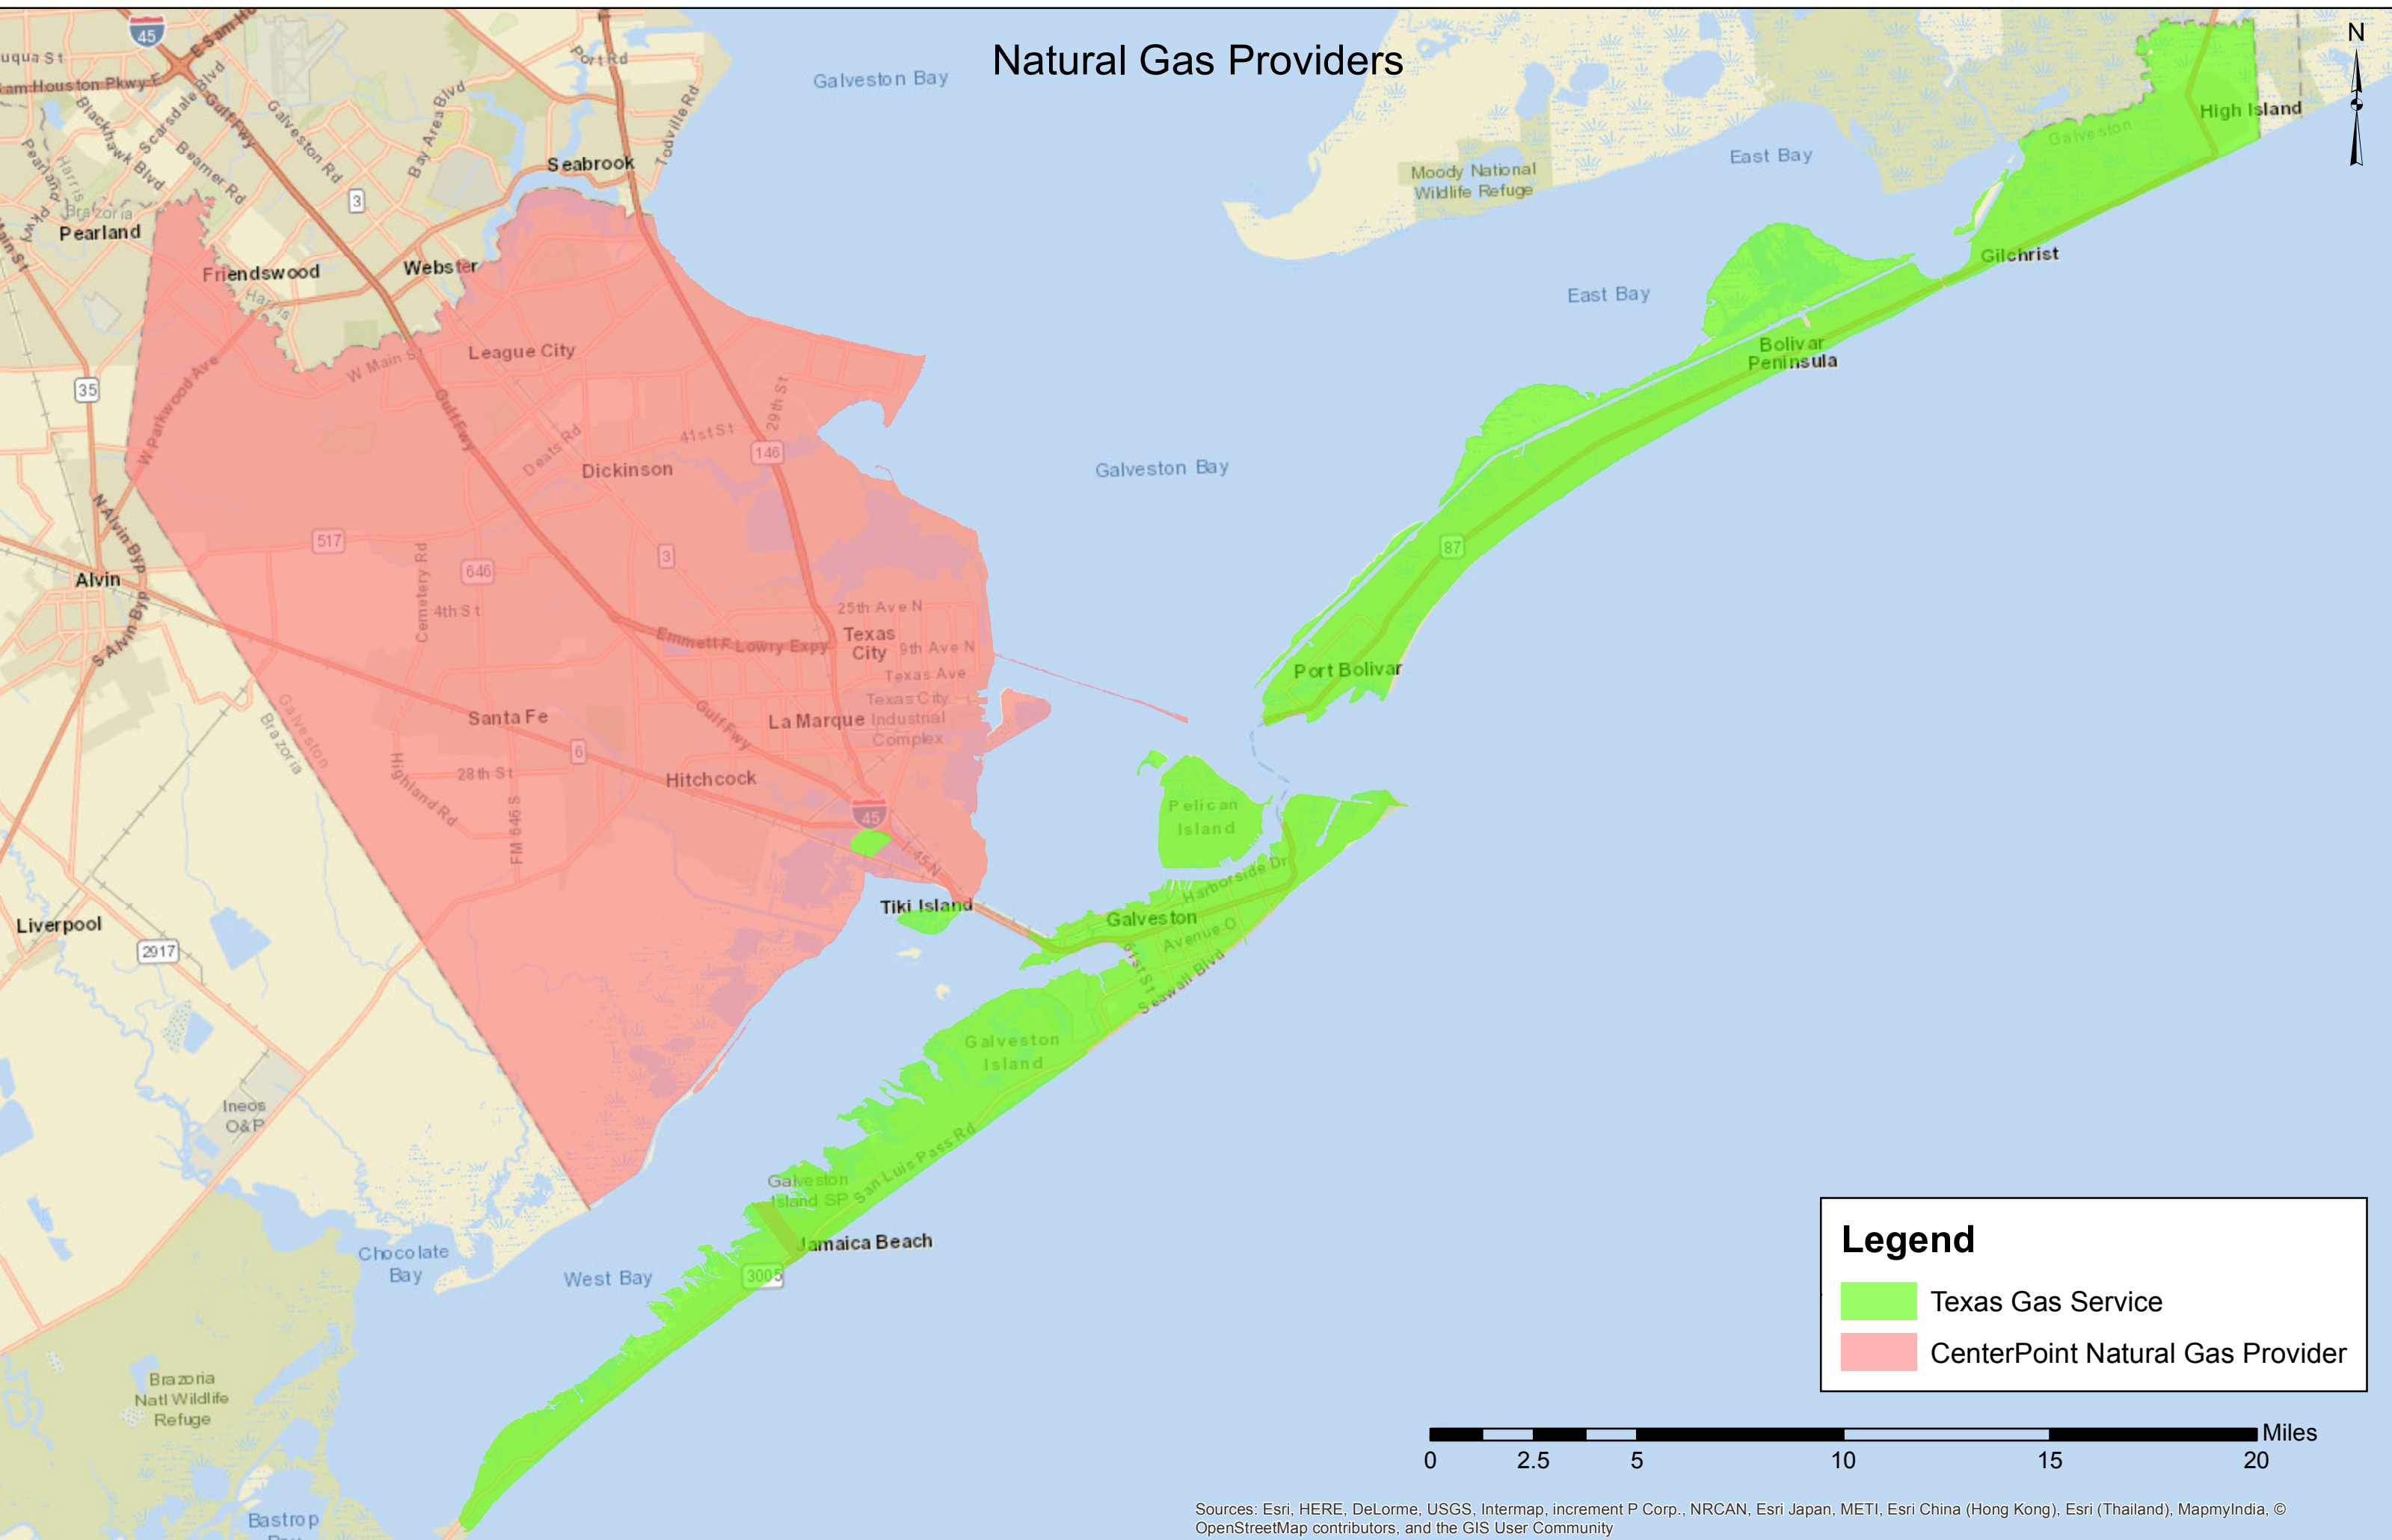

# Natural Gas Providers

**Legend**

- Texas Gas Service
- CenterPoint Natural Gas Provider

Sources: Esri, HERE, DeLorme, USGS, Intermap, increment P Corp., NRCAN, Esri Japan, METI, Esri China (Hong Kong), Esri (Thailand), MapmyIndia, © OpenStreetMap contributors, and the GIS User Community