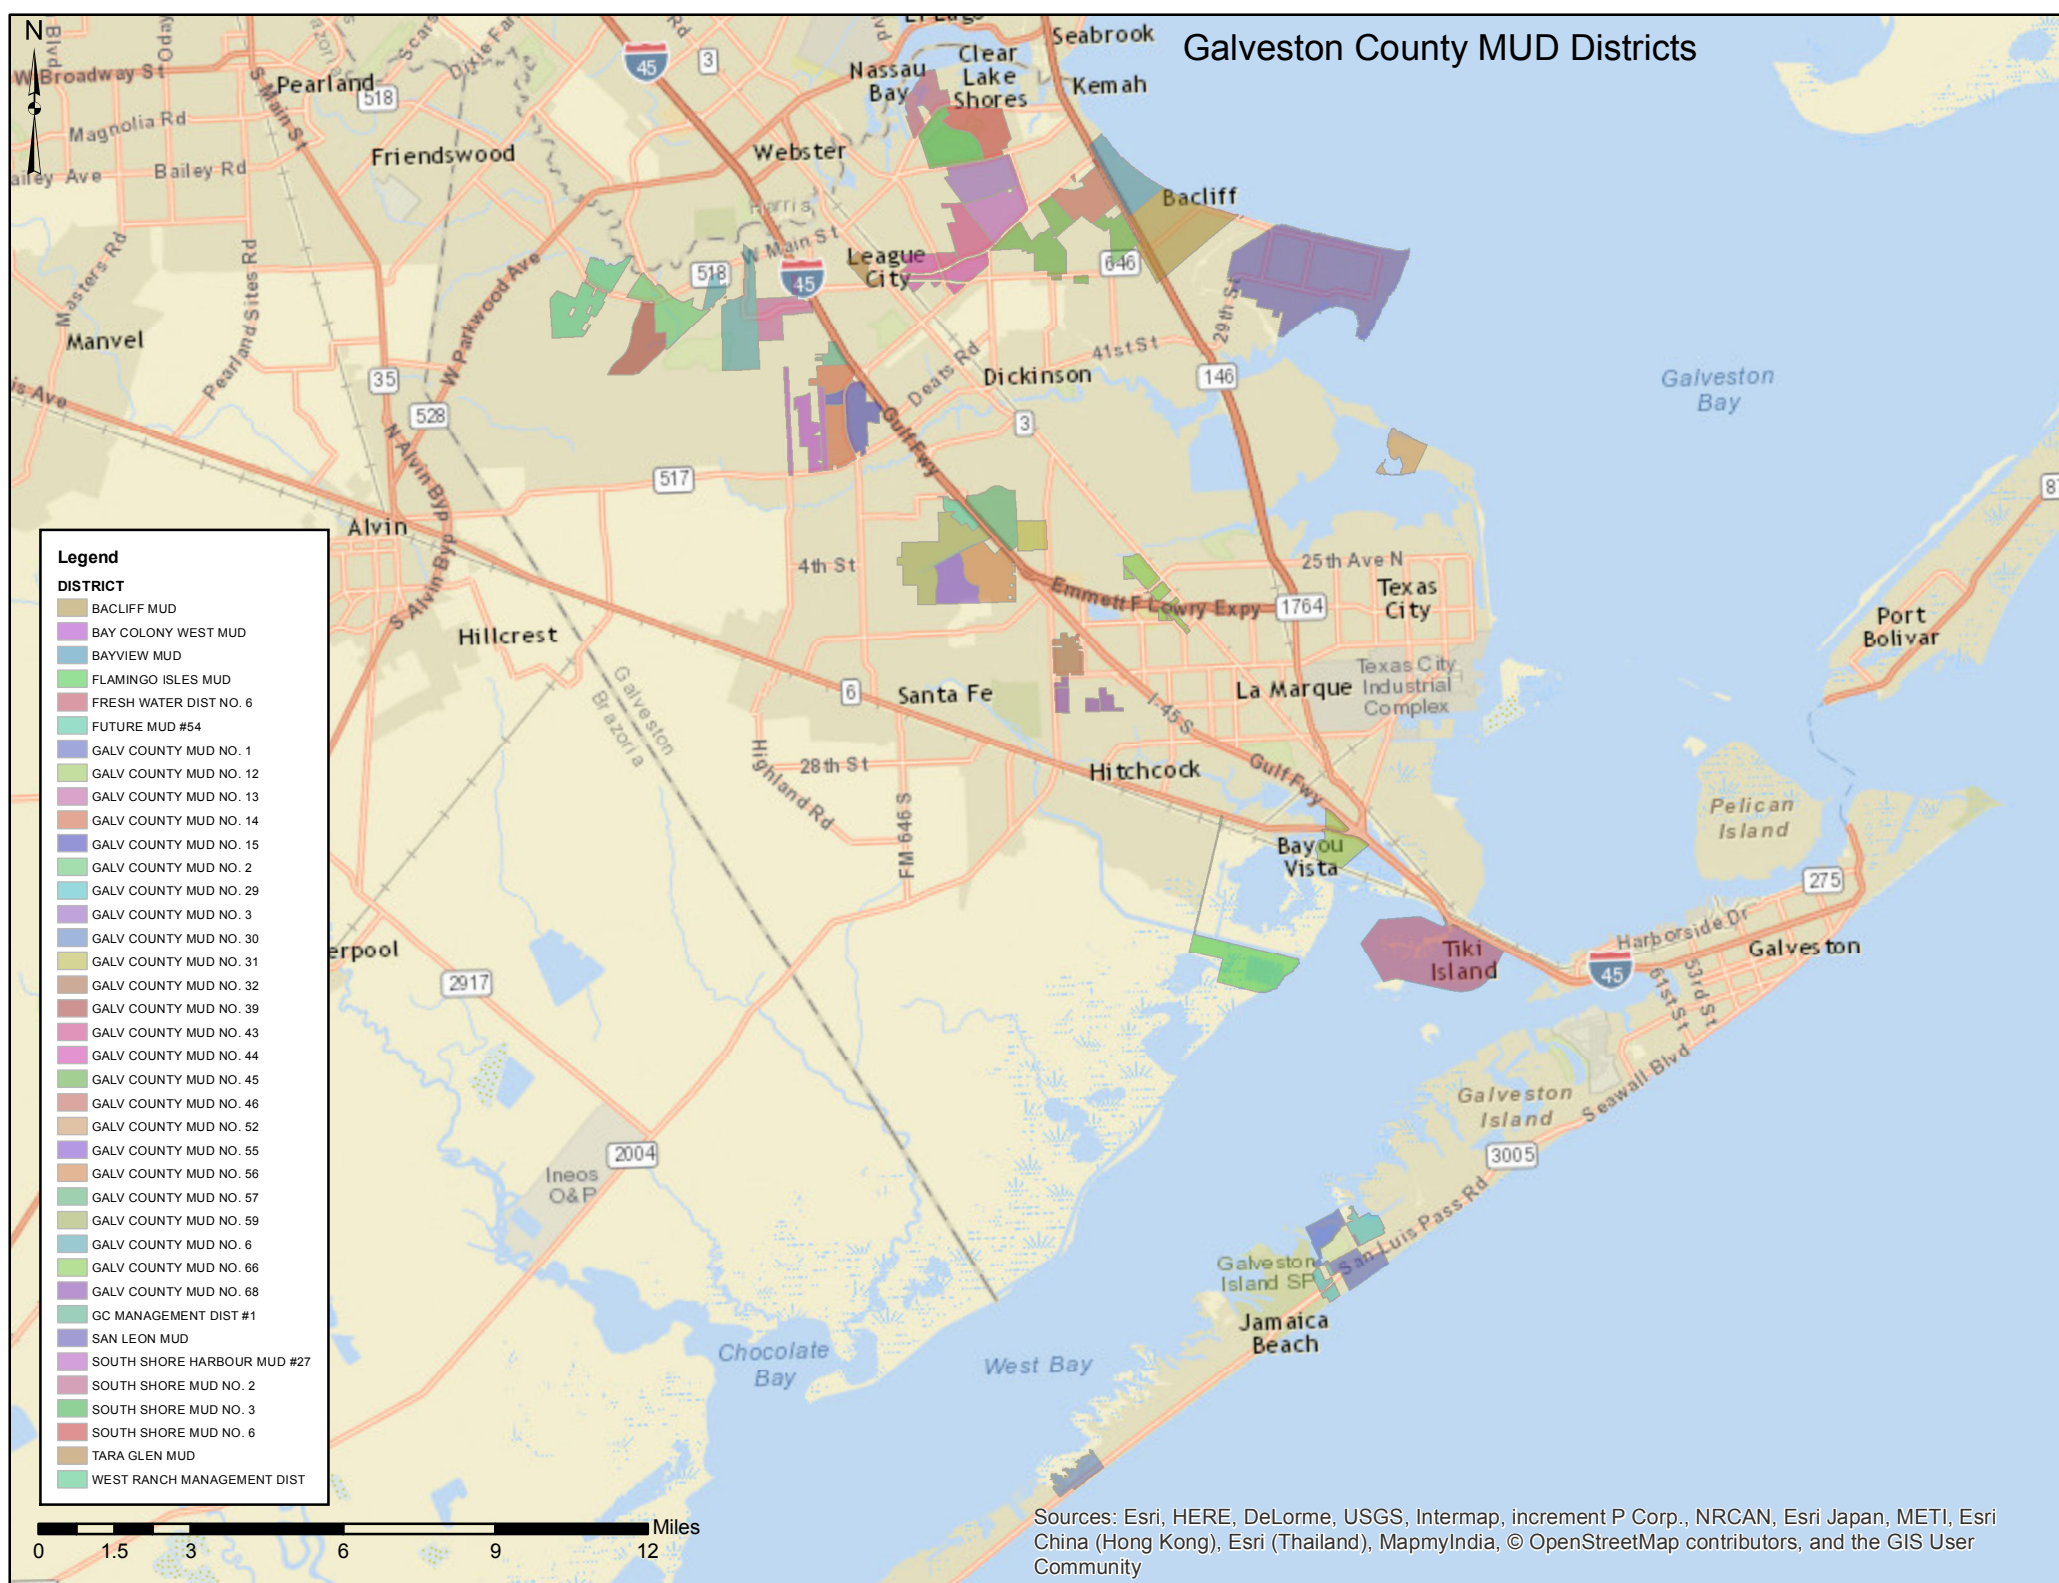

# Galveston County MUD Districts

- Legend**
- DISTRICT**
- BACLIFF MUD
  - BAY COLONY WEST MUD
  - BAYVIEW MUD
  - FLAMINGO ISLES MUD
  - FRESH WATER DIST NO. 6
  - FUTURE MUD #54
  - GALV COUNTY MUD NO. 1
  - GALV COUNTY MUD NO. 12
  - GALV COUNTY MUD NO. 13
  - GALV COUNTY MUD NO. 14
  - GALV COUNTY MUD NO. 15
  - GALV COUNTY MUD NO. 2
  - GALV COUNTY MUD NO. 29
  - GALV COUNTY MUD NO. 3
  - GALV COUNTY MUD NO. 30
  - GALV COUNTY MUD NO. 31
  - GALV COUNTY MUD NO. 32
  - GALV COUNTY MUD NO. 39
  - GALV COUNTY MUD NO. 43
  - GALV COUNTY MUD NO. 44
  - GALV COUNTY MUD NO. 45
  - GALV COUNTY MUD NO. 46
  - GALV COUNTY MUD NO. 52
  - GALV COUNTY MUD NO. 55
  - GALV COUNTY MUD NO. 56
  - GALV COUNTY MUD NO. 57
  - GALV COUNTY MUD NO. 59
  - GALV COUNTY MUD NO. 6
  - GALV COUNTY MUD NO. 66
  - GALV COUNTY MUD NO. 68
  - GC MANAGEMENT DIST #1
  - SAN LEON MUD
  - SOUTH SHORE HARBOUR MUD #27
  - SOUTH SHORE MUD NO. 2
  - SOUTH SHORE MUD NO. 3
  - SOUTH SHORE MUD NO. 6
  - TARA GLEN MUD
  - WEST RANCH MANAGEMENT DIST

Sources: Esri, HERE, DeLorme, USGS, Intermap, increment P Corp., NRCAN, Esri Japan, METI, Esri China (Hong Kong), Esri (Thailand), MapmyIndia, © OpenStreetMap contributors, and the GIS User Community