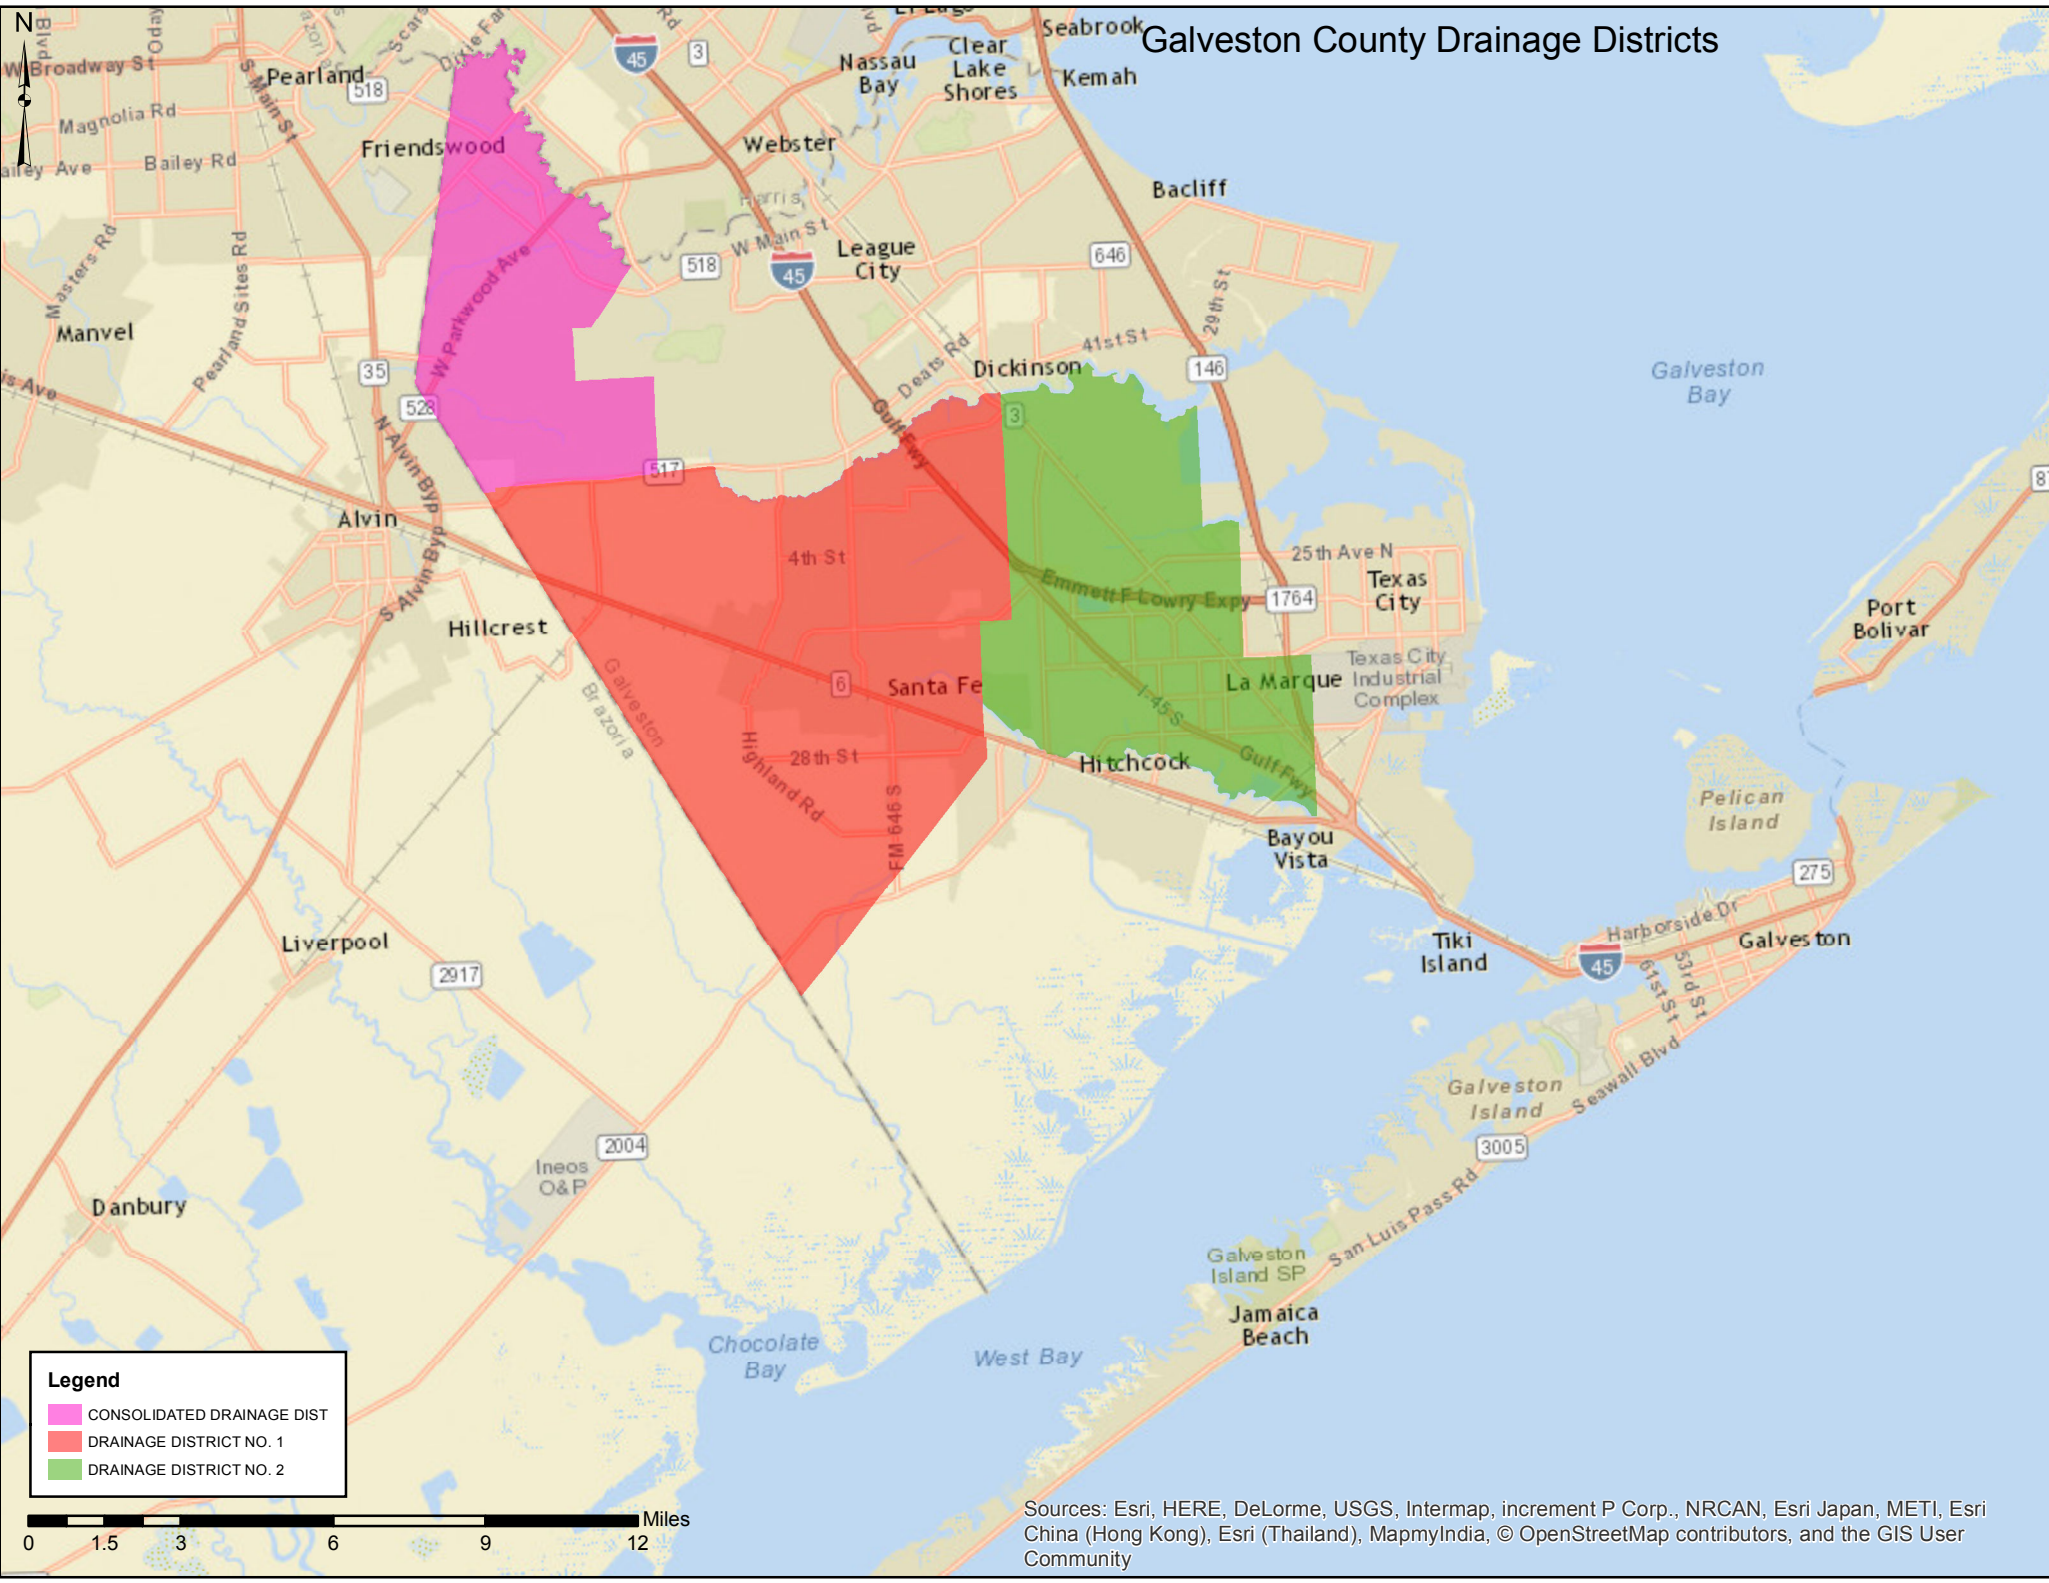

Galveston County Drainage Districts

Legend

- CONSOLIDATED DRAINAGE DIST
- DRAINAGE DISTRICT NO. 1
- DRAINAGE DISTRICT NO. 2

Sources: Esri, HERE, DeLorme, USGS, Intermap, increment P Corp., NRCAN, Esri Japan, METI, Esri China (Hong Kong), Esri (Thailand), MapmyIndia, © OpenStreetMap contributors, and the GIS User Community