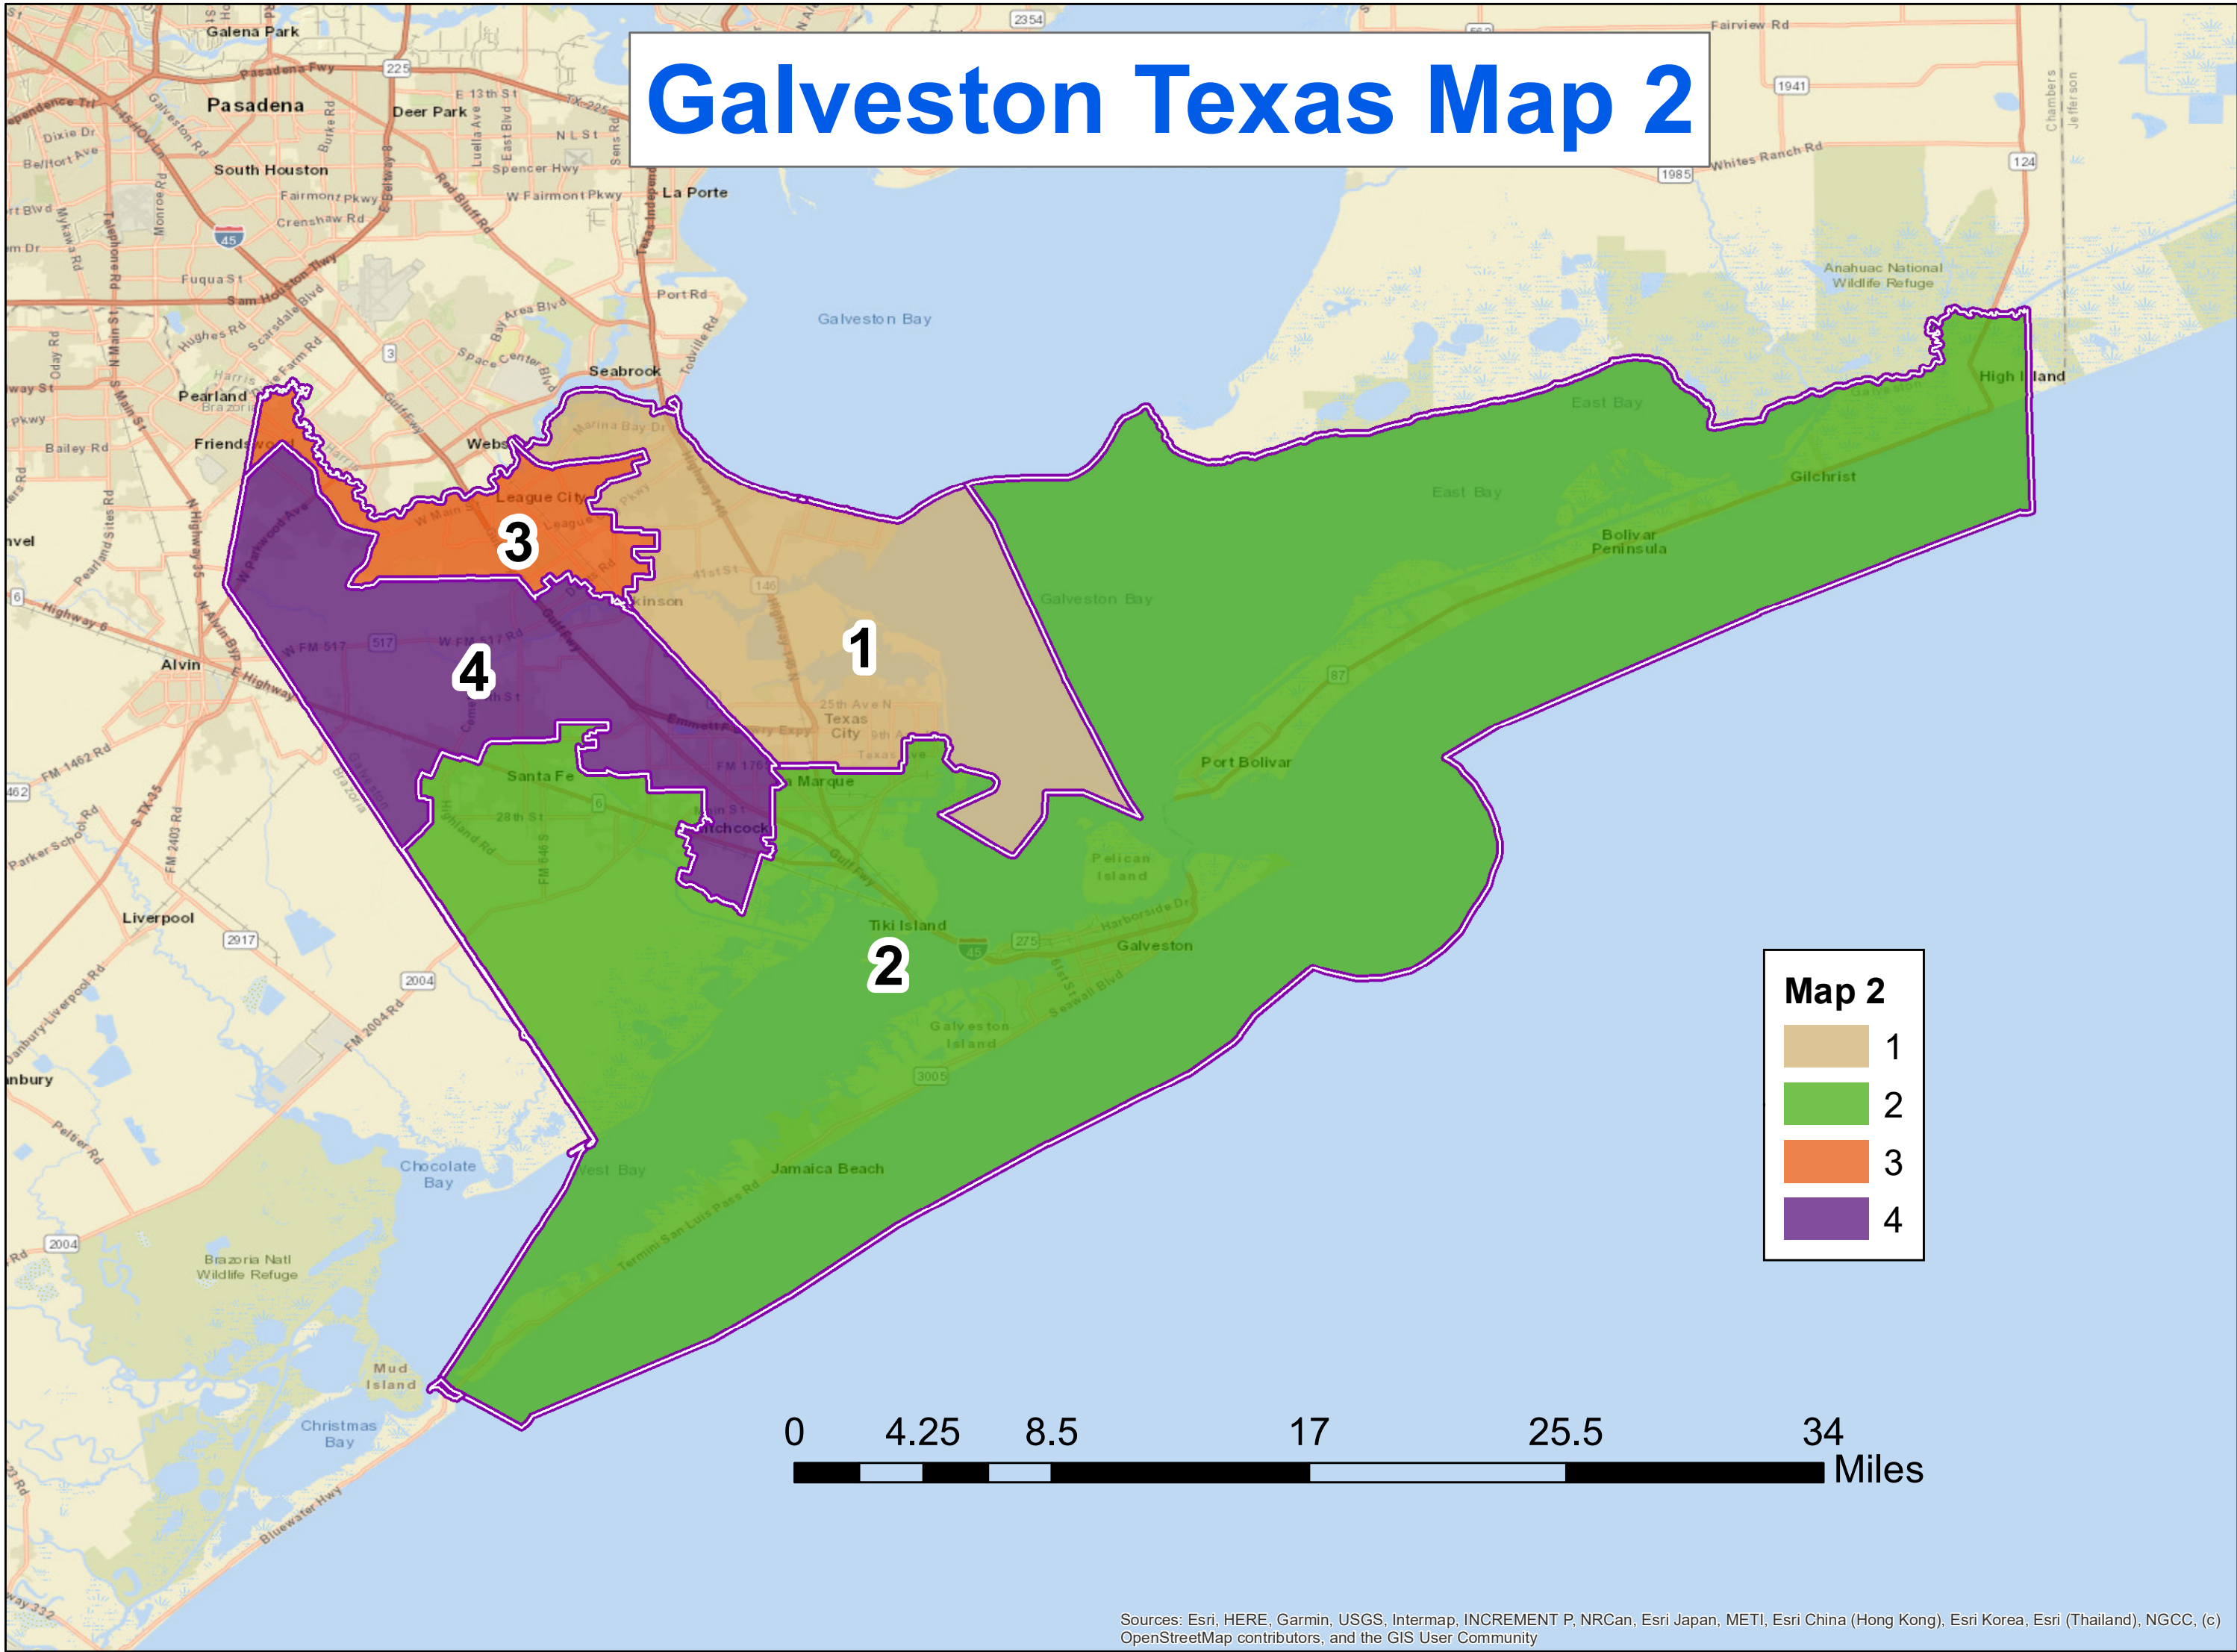

Galveston Texas Map 2

Sources: Esri, HERE, Garmin, USGS, Intermap, INCREMENT P, NRCan, Esri Japan, METI, Esri China (Hong Kong), Esri Korea, Esri (Thailand), NGCC, (c) OpenStreetMap contributors, and the GIS User Community