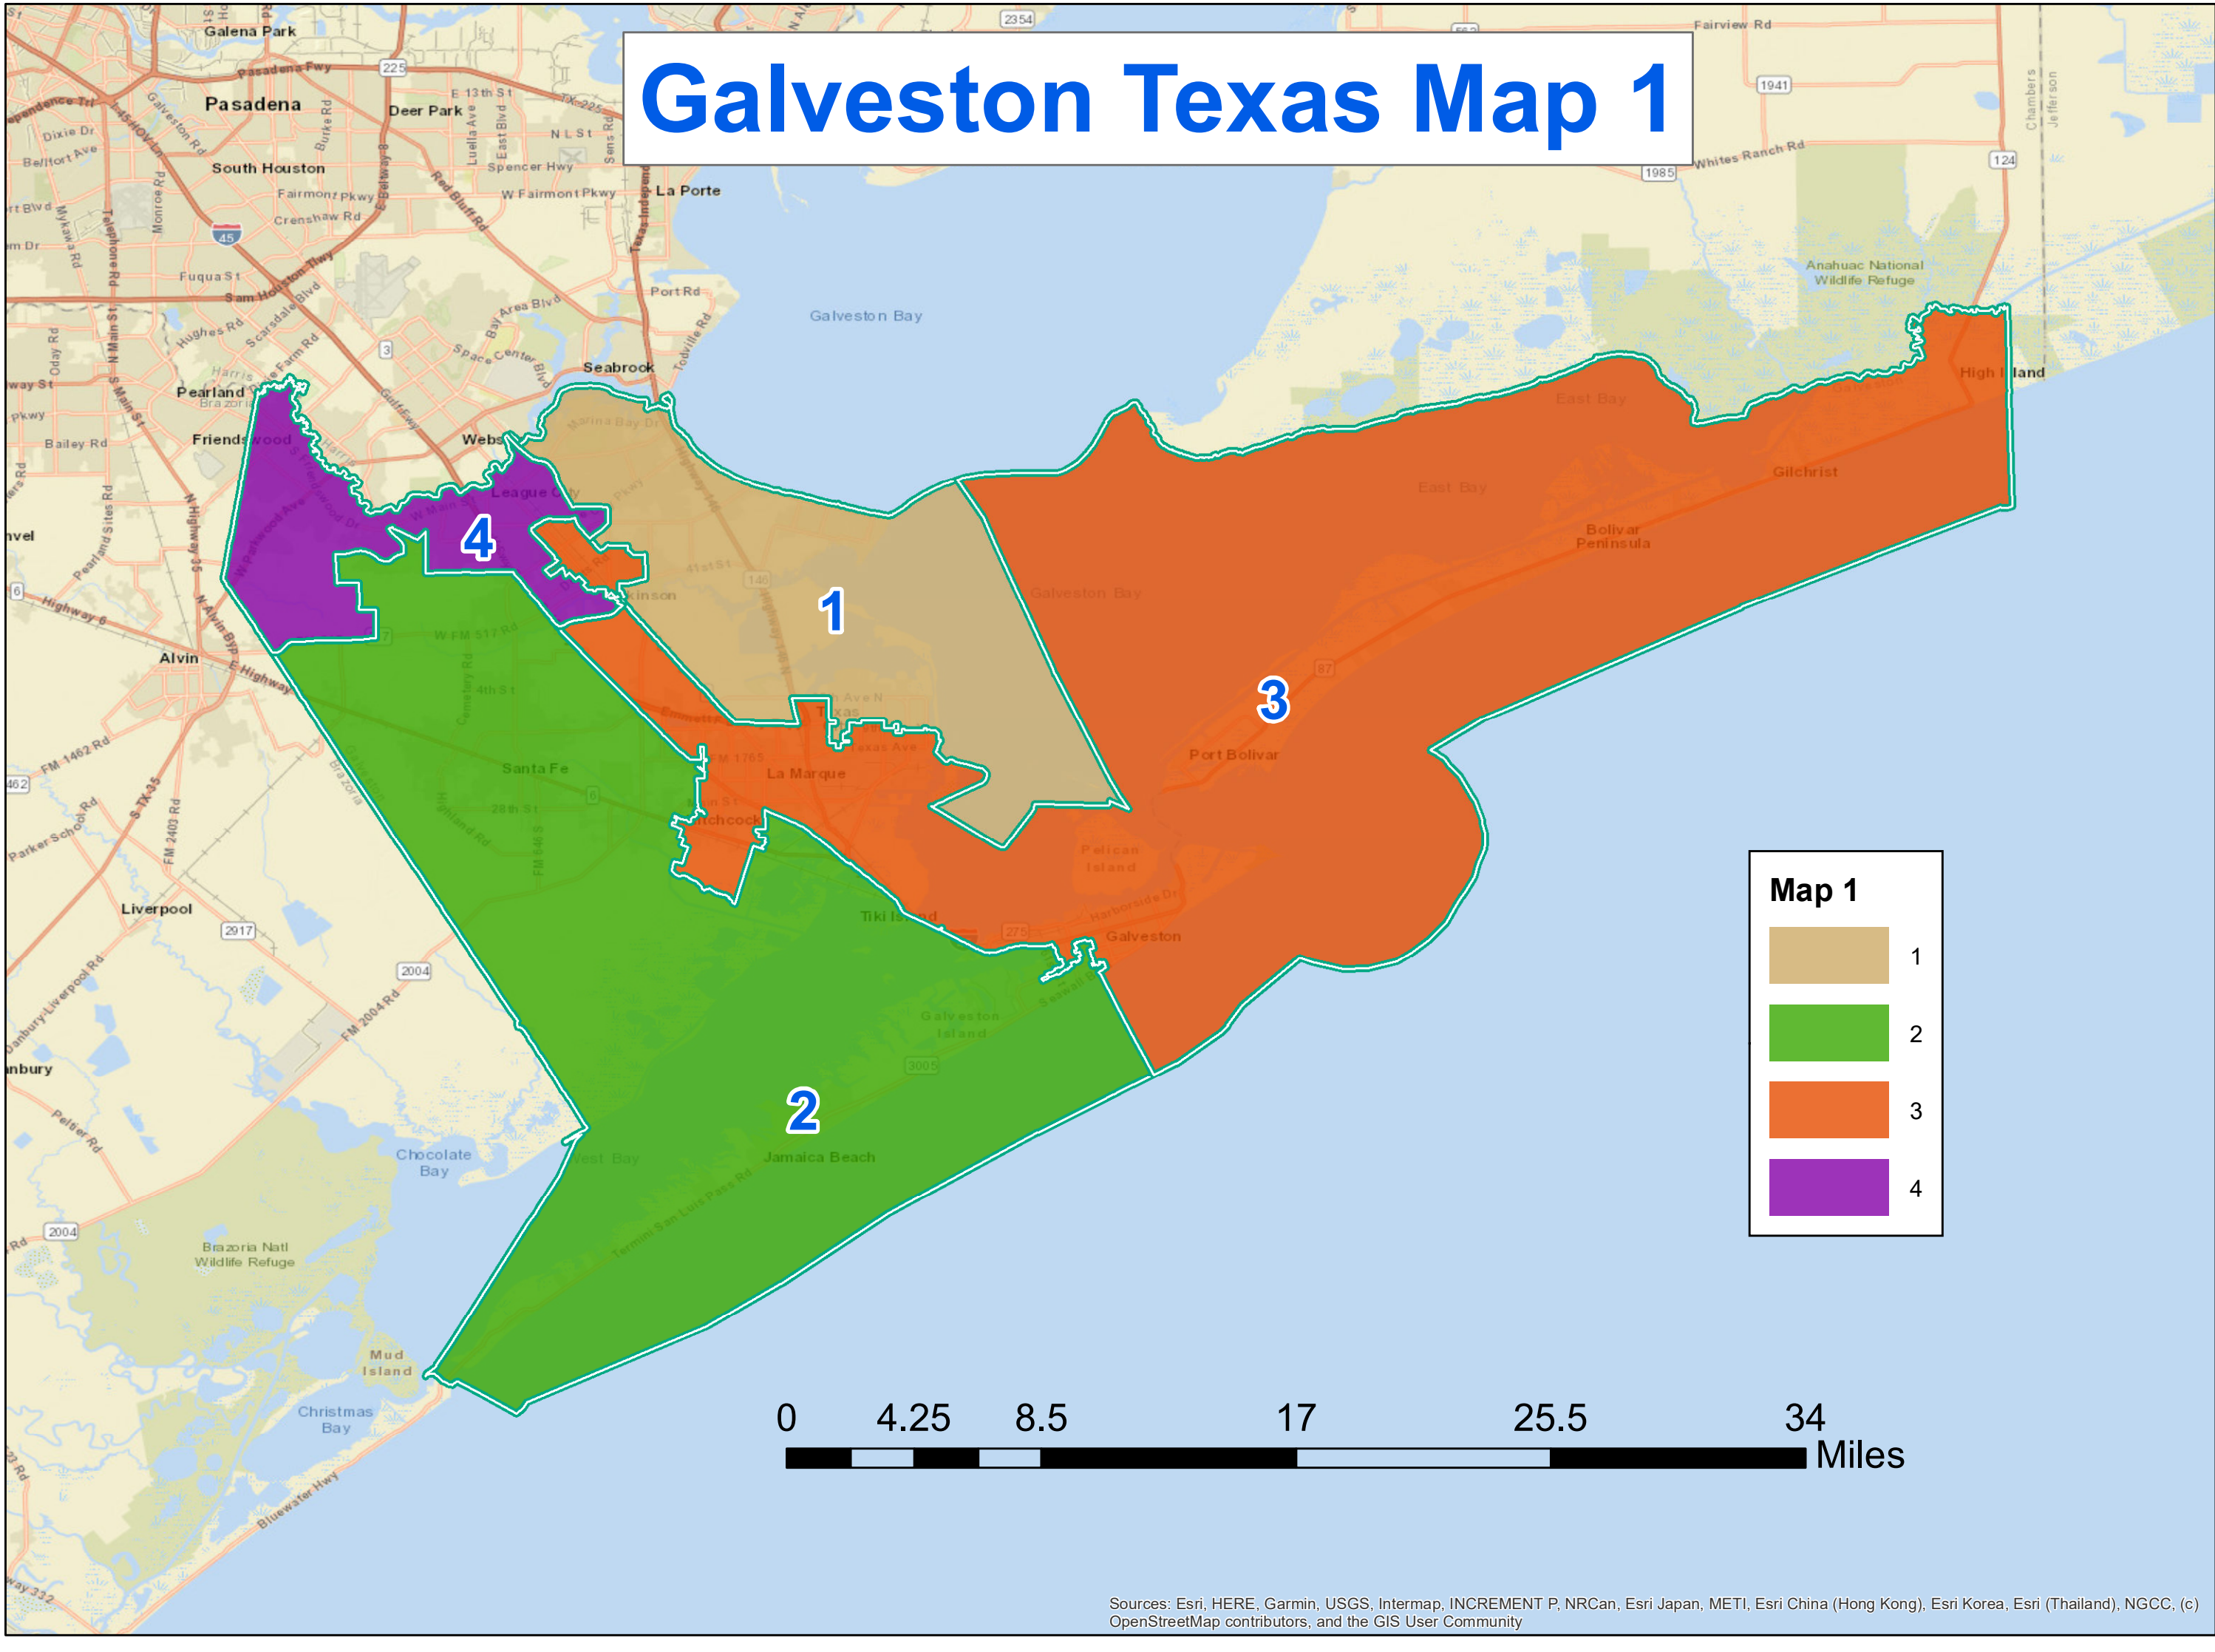

Galveston Texas Map 1

Sources: Esri, HERE, Garmin, USGS, Intermap, INCREMENT P, NRCan, Esri Japan, METI, Esri China (Hong Kong), Esri Korea, Esri (Thailand), NGCC, (c) OpenStreetMap contributors, and the GIS User Community